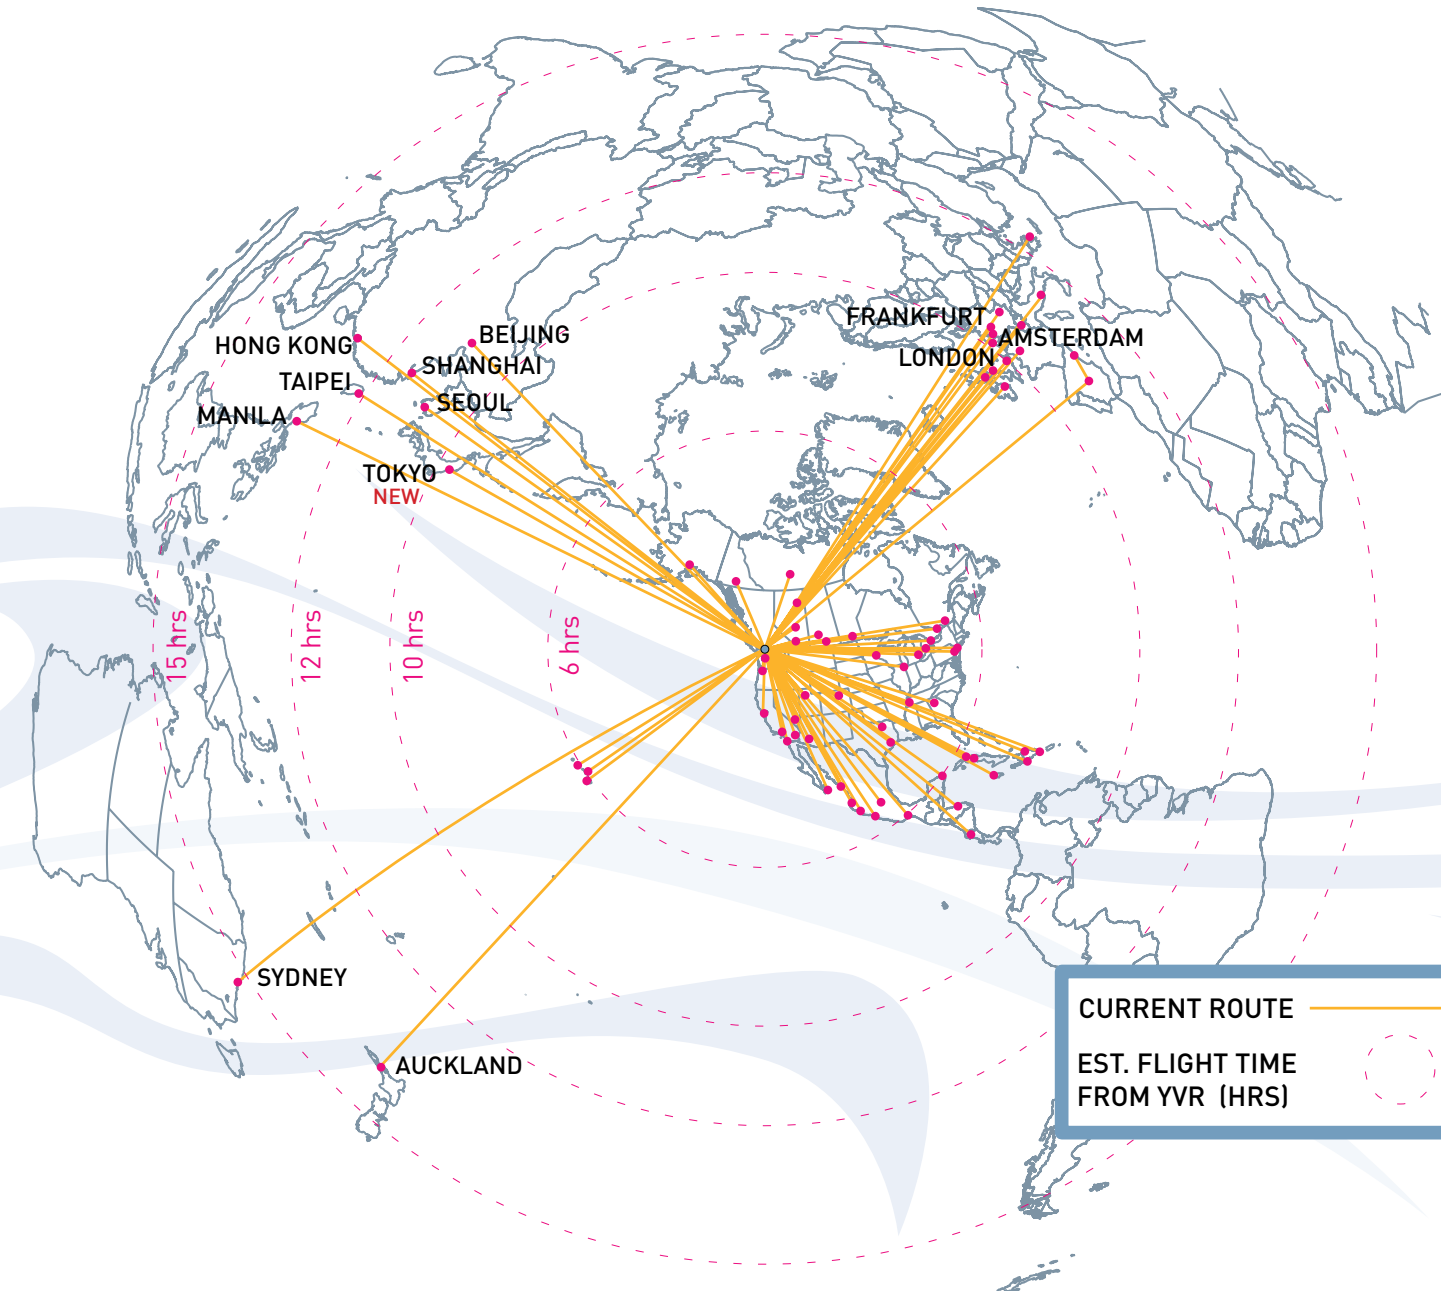

NON-STOP DESTINATIONS 2010/11

INTERNATIONAL

NON-STOP DESTINATIONS

Asia	Airport Code	Airline	Weekly Departures	
			Summer	Winter
Beijing	PEK	AC, CA	17	17
Hong Kong	HKG	AC, CX	21	21
Manila	MNL	PR	7	7
Seoul	ICN	AC, KE	12	12
Shanghai	PVG	AC, MU	14	14
Taipei	TPE	BR, CI	10	10
Tokyo (Narita)	NRT	AC, JL	14	14
Tokyo (Haneda) NEW	HND	AC	-	7

Non-Stop Destinations from YVR

CURRENT ROUTE ———●
EST. FLIGHT TIME FROM YVR (HRS) ○

New Services - 2010/11

Air Canada will fly to Mexico City, beginning Nov 2010 and their daily service to Tokyo Haneda begins Jan 2011.

WestJet now offer a new service to Montego Bay and have increased services to San Francisco, Los Angeles and Phoenix.

Air China increased their service to Beijing and China Eastern now offer more flights to Shanghai confirming Vancouver International Airport as North America's #1 non-stop airport to China.

United States	Airport Code	Airline	Weekly Frequencies	
			Summer	Winter
Anchorage	ANC	AC	7	-
Atlanta	ATL	DL	3	7
Chicago	ORD	AA, UA	42	28
Dallas	DFW	AA	21	14
Denver	DEN	UA	21	21
Detroit	DTW	DL	7	-
Honolulu	HNL	AC, WS	8	18
Houston	IAH	CO	21	8
Kahului (Maui)	OGG	AC, WS	4	19
Kona (Hawaii)	KOA	AC, WS	-	3
Las Vegas	LAS	AC, PR, WS	18	25
Lihue	LIH	WS	-	2
Los Angeles	LAX	AC, AS, UA ²	84	63
Memphis	MEM	DL	1	-
Minneapolis	MSP	DL	28	21
New York	JFK	CX	7	7
Newark	EWR	AC, CO	14	7
Palm Springs	PSP	WS	-	7
Phoenix	PHX	US, WS	14	24
Portland	PDX	AC*, AS/QX	41	40
Salt Lake City	SLC	DL ²	21	14
San Diego	SAN	AC*	7	7
San Francisco	SFO	AC, UA, WS	63	46
Seattle	SEA	AC*, AS/QX	104	75