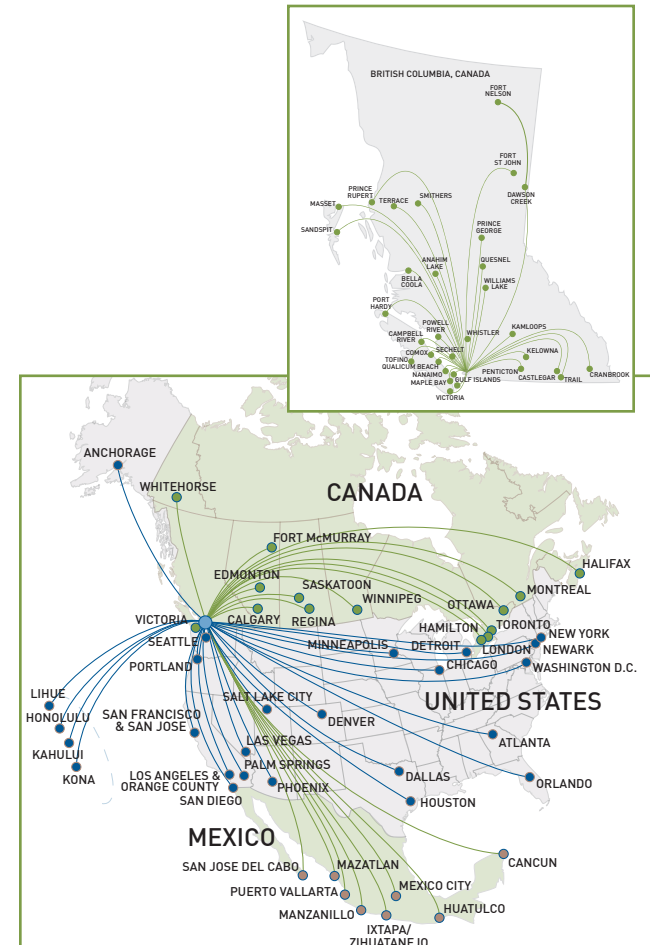

## United States

United States	Airport Code	Airline	Flights Per Week	
			Summer '16	Winter '15
Anchorage	ANC	AC	7	-
Atlanta	ATL	DL	2	-
Chicago	ORD	AC, UA	28	14
Dallas	DFW	AA	21	14
Denver	DEN	UA	21	14
Detroit	DTW	DL	1	-
Honolulu	HNL	AC, WS	11	20
Houston	IAH	UA	10	7
Kahului (Maui)	OGG	AC, WS	8	22
Kona (Hawaii)	KOA	AC, WS	1	8
Las Vegas	LAS	AC, WS	23	25
Lihue	LIH	WS	-	7
Los Angeles	LAX	AA, AC, AS, DL, WS	90	70
Minneapolis	MSP	DL	14	13
New York	JFK	CX, DL, PR	18	11
Newark	EWR	AC, UA	14	7
Orange County	SNA	WS	7	6
Orlando <b>NEW</b>	MCO	WS	-	2
Palm Springs	PSP	AC, WS	2	20
Phoenix	PHX	AA, AC, WS	18	28
Portland	PDX	AC <sup>*</sup> , AS <sup>***</sup>	42	35
Salt Lake City	SLC	DL <sup>2</sup>	14	7
San Diego <b>NEW</b>	SAN	AC, WS	10	-
San Francisco	SFO	AC, UA, WS	62	45
San Jose <b>NEW</b>	SJC	AC	14	-
Seattle	SEA	AC <sup>*</sup> , AS <sup>***</sup> , DL	125	95
Washington DC	IAD	UA	1	-

# NON-STOP DESTINATIONS 2015/16

## NORTH AMERICA & BRITISH COLUMBIA

Beyond, Every Day.

[www.yvr.ca](http://www.yvr.ca)

# NON-STOP DESTINATIONS 2015/16 INTERNATIONAL

AWARDED BEST  
AIRPORT IN  
NORTH AMERICA  
7 YEARS IN A ROW

Beyond, Every Day.  
www.yvr.ca