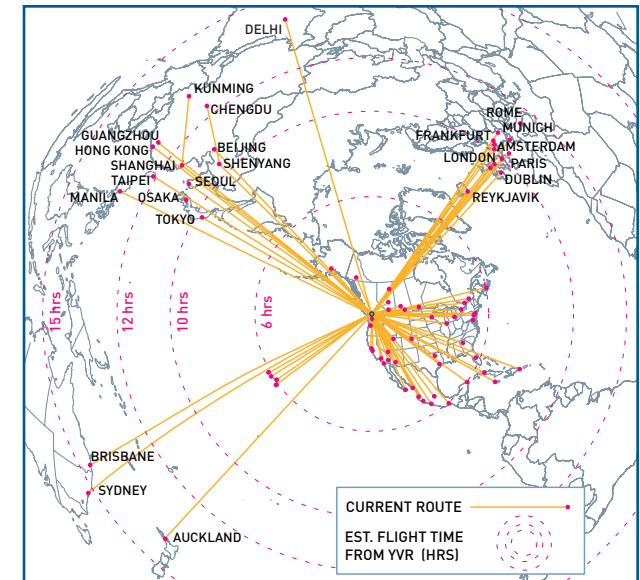

# NON-STOP DESTINATIONS 2015/16

## AIRLINES SERVING YVR

- \* Delta Air Lines includes Delta Connections
- \*\* United Airlines includes United Express
- \* Air Canada includes flights operated by Air Canada Express
- \*\* WestJet includes flights operated by WestJet Encore
- \*\*\* Alaska Airlines includes flights operated by Horizon Air

- <sup>1</sup> Charter flights may have one stop en-route
- <sup>2</sup> Code share airline    <sup>H</sup> Operates from Helijet facility
- <sup>S</sup> Operates from South Terminal/public floatplane facility

# NON-STOP DESTINATIONS 2015/16 INTERNATIONAL

AWARDED BEST  
AIRPORT IN  
NORTH AMERICA  
7 YEARS IN A ROW

Beyond, Every Day.  
www.yvr.ca