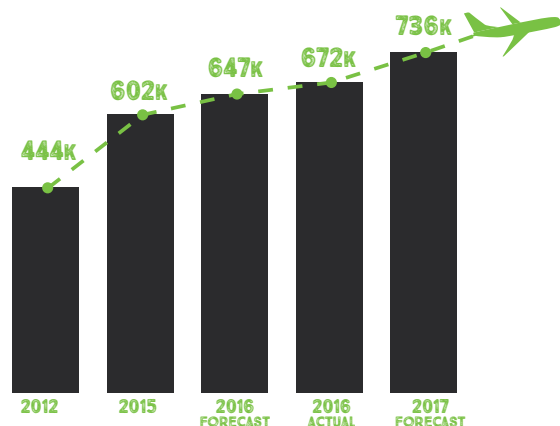

# portland international airport

**17 COMMERCIAL AIRLINES**  
including American Airlines, Delta, Alaska, United, and Southwest

More than  
**75 NONSTOP FLIGHTS**  
domestic and international

Named the  
**#1 BEST DOMESTIC AIRPORT**  
in the U.S. by Travel + Leisure for five consecutive years

**\$1.3 BILLION, 5-YEAR**  
terminal makeover underway

DOMESTIC PASSENGERS  
**30% GROWTH**

INTERNATIONAL PASSENGERS  
**66% GROWTH**