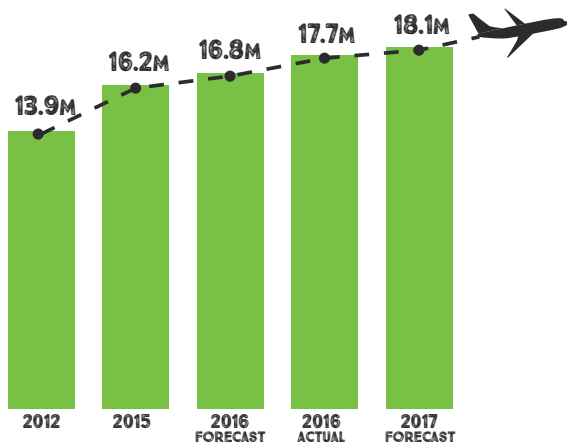

# portland international airport

**17 COMMERCIAL AIRLINES**  
including American Airlines, Delta, Alaska, United, and Southwest

More than  
**75 NONSTOP FLIGHTS**  
domestic and international

Named the  
**#1 BEST DOMESTIC AIRPORT**  
in the U.S. by Travel + Leisure for five consecutive years

**\$1.3 BILLION, 5-YEAR**  
terminal makeover underway

DOMESTIC PASSENGERS  
**30% GROWTH**

INTERNATIONAL PASSENGERS  
**66% GROWTH**