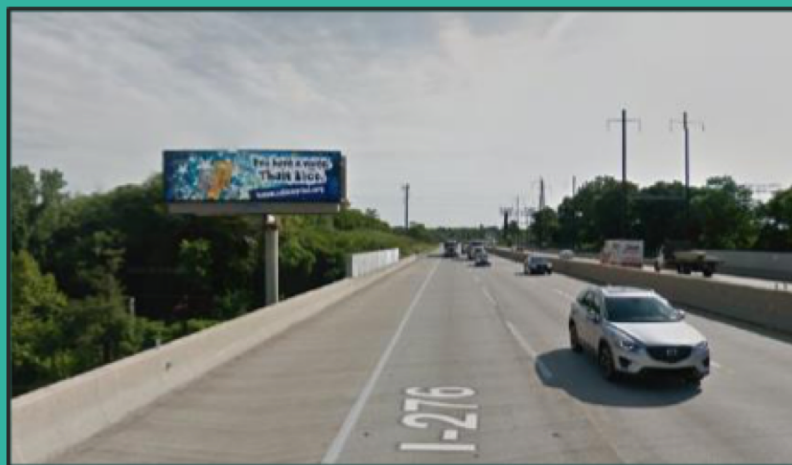

SIZE
20' X 60'

431,552
WEEKLY IMPRESSIONS

SPOT/LOOP
8 SEC/64 SEC

#MAKEITMONTCO

I-95

& Rhawn St

OUTFRONT - #202

This digital billboard reaches southbound traffic on I-95 driving towards Philadelphia from the Northeast. The view is unobstructed on the right hand side, on the highly trafficked section of I-95 before Center City exits begin.

SIZE
20' X 60'

249,909
WEEKLY IMPRESSIONS

SPOT/LOOP
8 SEC/64 SEC

#MAKEITMONTCO

PA TURNPIKE (I-276) @ CAMP HILL ROAD

KEYSTONE - #911

This digital billboard targets a highly demanded suburban audience. This stretch of the PA Turnpike is traveled by motorists to and from the suburbs of Montgomery, Bucks and Chester Counties.

SIZE
14' X 48'

167,921
WEEKLY IMPRESSIONS

SPOT/LOOP
8 SEC/64 SEC

#MAKEITMONTCO

PA TURNPIKE (I-276)

Between the King of Prussia/Valley Forge exit & the Norristown exit

KEYSTONE-#913

This digital billboard targets a highly demanded suburban audience. It is one of the closest digital billboards to the King of Prussia Mall and reaches the audience traveling to & from Valley Forge National Historical Park. It also reaches those traveling toward the Plymouth Meeting area.

SIZE
14' X 48'

92,156
WEEKLY IMPRESSIONS

SPOT/LOOP
8 SEC/64 SEC

#MAKEITMONTCO

WALT WHITMAN BRIDGE

Facing West

OUTFRONT - #521

This digital billboard is located on the Walt Whitman Bridge and targets traffic originating in Philadelphia, headed towards South Jersey.