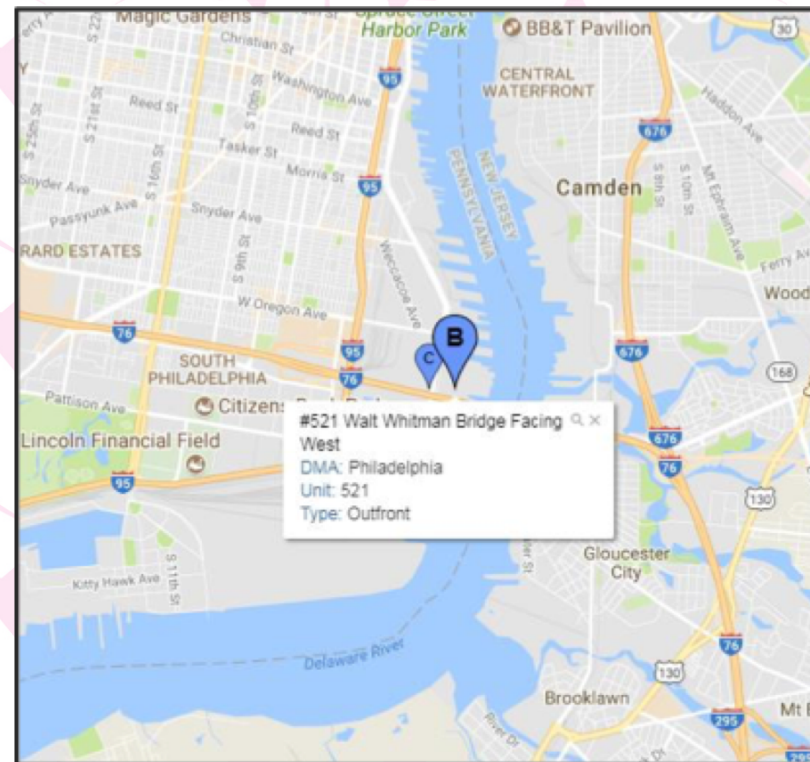

SIZE
20' X 60'

431,552
WEEKLY IMPRESSIONS

SPOT/LOOP
8 SEC/64 SEC

#MAKEITMONTCO

I-95

& Rhawn St

OUTFRONT - #202

This digital billboard reaches southbound traffic on I-95 driving towards Philadelphia from the Northeast. The view is unobstructed on the right hand side, on the highly trafficked section of I-95 before Center City exits begin.

SIZE
14' X 48'

167,921
WEEKLY IMPRESSIONS

SPOT/LOOP
8 SEC/64 SEC

#MAKEITMONTCO

PA TURNPIKE (I-276)

Between the King of Prussia/Valley Forge exit & the Norristown exit

KEYSTONE-#913

This digital billboard targets a highly demanded suburban audience. It is one of the closest digital billboards to the King of Prussia Mall and reaches the audience traveling to & from Valley Forge National Historical Park. It also reaches those traveling toward the Plymouth Meeting area.

SIZE
14' X 48'

92,156
WEEKLY IMPRESSIONS

SPOT/LOOP
8 SEC/64 SEC

#MAKEITMONTCO

WALT WHITMAN BRIDGE

Facing West

OUTFRONT - #521

This digital billboard is located on the Walt Whitman Bridge and targets traffic originating in Philadelphia, headed towards South Jersey.

SIZE
20' X 60'

282,843
WEEKLY IMPRESSIONS

SPOT/LOOP
8 SEC/64 SEC

#MAKEITMONTCO

WALT WHITMAN BRIDGE

Facing East

OUTFRONT - #522

This digital billboard is located on the Walt Whitman Bridge and targets traffic originating in South Jersey, traveling toward Philadelphia. Just beyond it are the sports stadiums, Philadelphia International Airport & Center City.