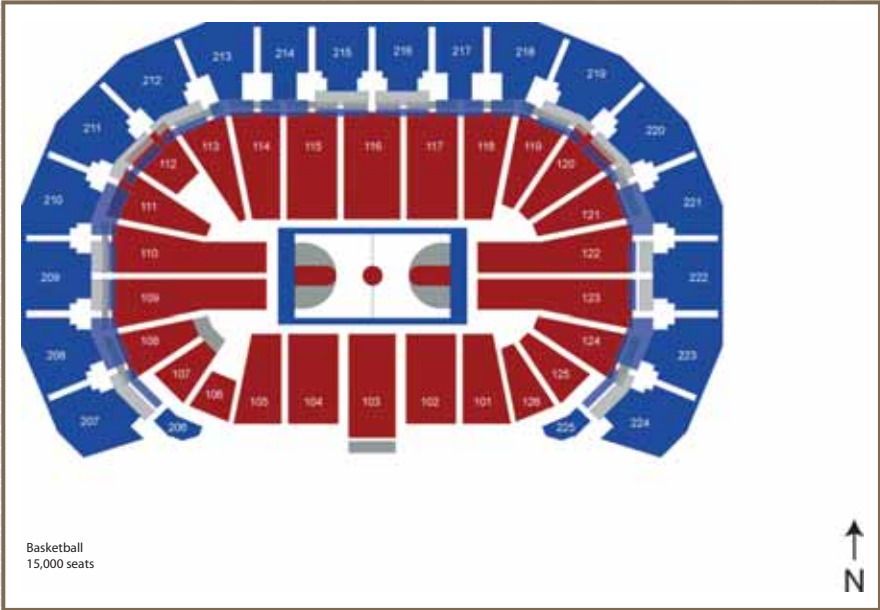

### Ticketing Services

- In-house ticketing is located on the south side of the arena.
- Local ticket outlets include 19 Dillons locations in Wichita, Andover, Derby, Newton, El Dorado and Hutchinson.

### Special Features

- Scoreboard, LED Ribbonboard & Indoor Marquee
  - Scoreboard: LED high resolution – 10 MM RGB video, 480 w x 288 h pixels
  - LED Ribbonboard: 12,560 w x 36 h pixels
  - Atrium LED Marquee: 30' h x 30' w

## Basketball Seating

## Circus Seating