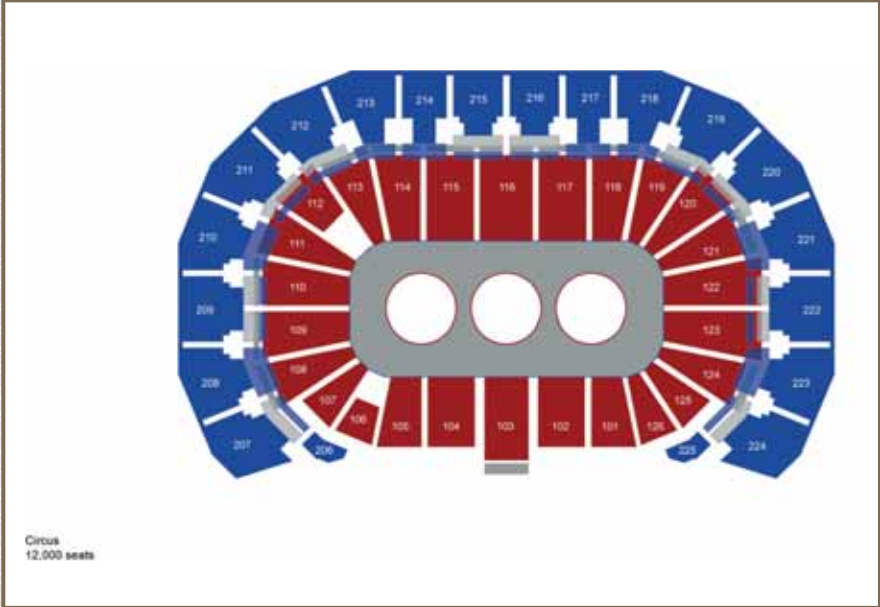

### Special Features

- Scoreboard, LED Ribbonboard & Indoor Marquee
  - Scoreboard: LED high resolution – 10 MM RGB video, 480 w x 288 h pixels
  - LED Ribbonboard: 12,560 w x 36 h pixels
  - Atrium LED Marquee: 30' h x 30' w

# INTRUST Bank Arena (continued)

## Basketball Seating

## Circus Seating