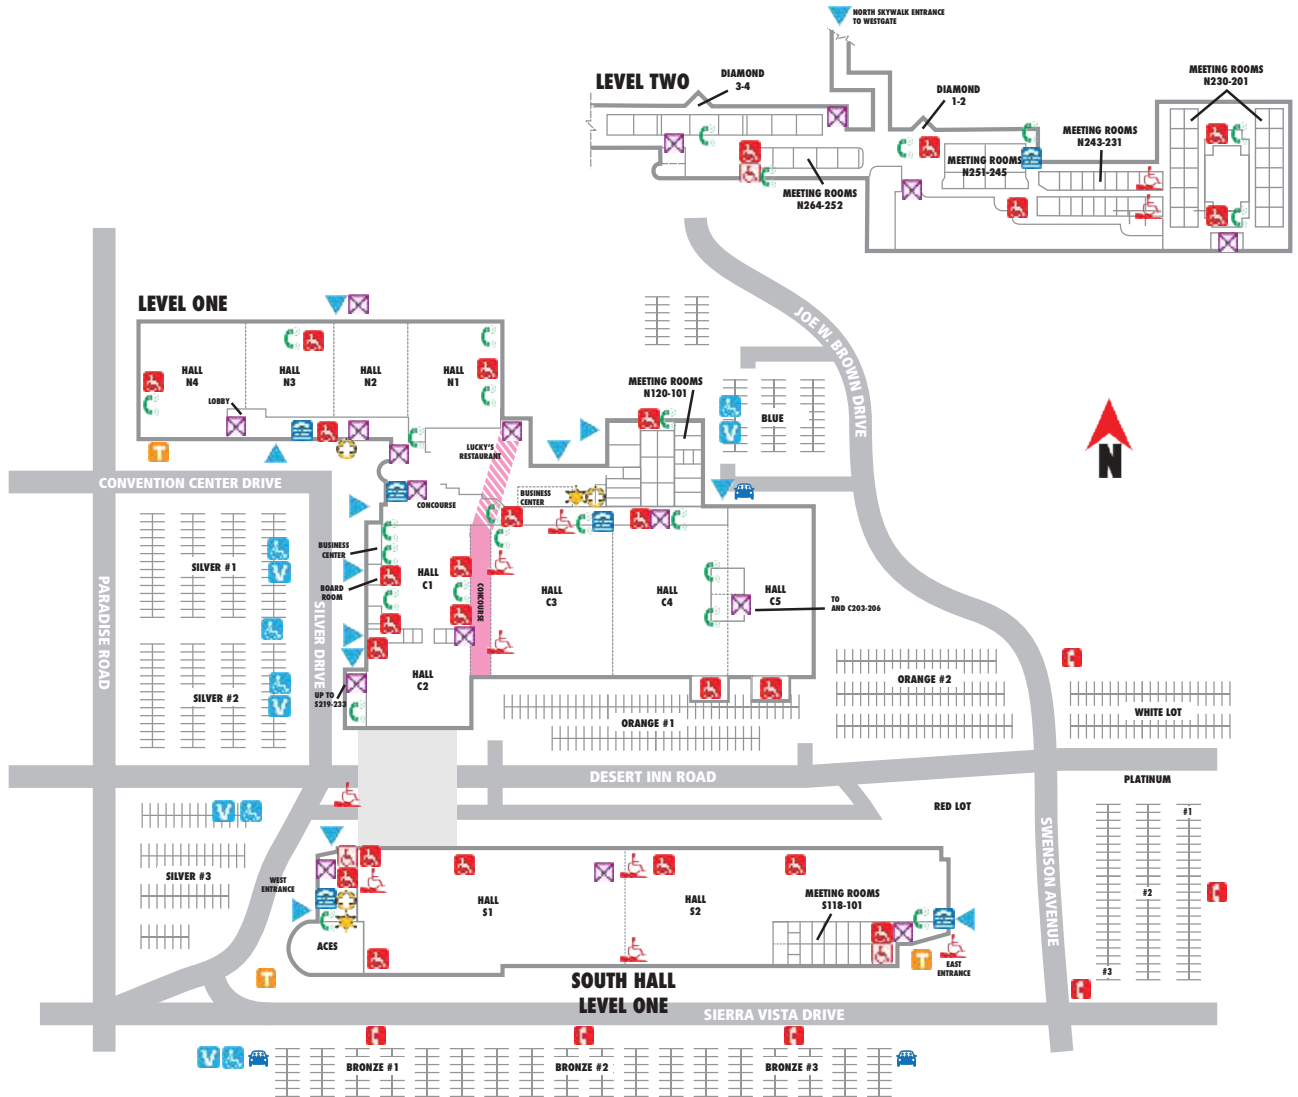

# LAS VEGAS CONVENTION CENTER

## ADA Accessibility Map

- |   |  |   |   |
|---|--|---|---|
|  <b>EMERGENCY PHONES</b> |  <b>LVCVA SECURITY</b>              |  <b>VAN ACCESSIBLE</b>                               |  <b>TAXI STAND</b>                     |
|  <b>RAMP</b>             |  <b>FIRST-AID STATION</b>           |  <b>ACCESSIBLE PARKING</b>                           |  <b>RIDESHARE</b>                      |
|  <b>RESTROOMS</b>        |  <b>TDDs AVAILABLE</b>              |  <b>AUTOMATIC DOOR</b>                               |  <b>ELEVATORS</b>                      |
|  <b>FAMILY RESTROOMS</b> |  <b>TELEPHONES (VOLUME CONTROL)</b> |  <b>LOWER LEVEL TO RESTROOMS, PHONES, FOOD STAND</b> |  <b>LOWER LEVEL ACCESS TO ELEVATOR</b> |