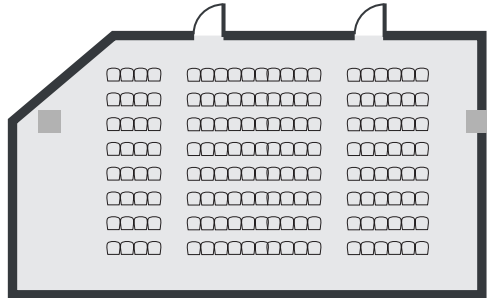

Alt/Tab

dimensions 16m x 9m
area 114.4m²
height 3m

Features

- Fast, reliable WiFi
- Projector and sound system
- Plenty of power sockets
- Flip chart, whiteboards and pens
- Room set up in your preferred style
- Access to our 650 square metre networking space for breaks

Alt/Tab Configurations

- classroom style max capacity 75
- theatre style max capacity 146

classroom style

theatre style

classroom style

Other Services available

- Marketing support to help promote your event and gain more registrations
- Branding support - we can help design and print your event logo, banners, t-shirts, badges and more!
- Recording of talks by experienced production team
- Full staffing of your event including event managers, reception ushers, AV and technical team
- Wide range of healthy, fun and filling catering options to suit all budgets and requirements
- Event organisation help, advice and support from our highly experienced team.