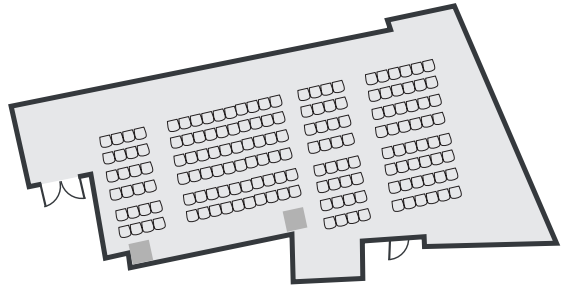

Cmd

dimensions 17m x 8m
area 130.6m²
height 3m

Features

- Fast, reliable WiFi
- Projector and sound system
- Plenty of power sockets
- Flip chart, whiteboards and pens
- Room set up in your preferred style
- Access to our 650 square metre networking space for breaks
- Multiple branding areas

Space & Event Services

Cmd Configurations

- classroom style max capacity 65
- theatre style max capacity 120

theatre style

theatre style

classroom style

Other Services available

- Marketing support to help promote your event and gain more registrations
- Branding support - we can help design and print your event logo, banners, t-shirts, badges and more!
- Recording of talks by experienced production team
- Full staffing of your event including event managers, reception ushers, AV and technical team
- Wide range of healthy, fun and filling catering options to suit all budgets and requirements
- Event organisation help, advice and support from our highly experienced team.