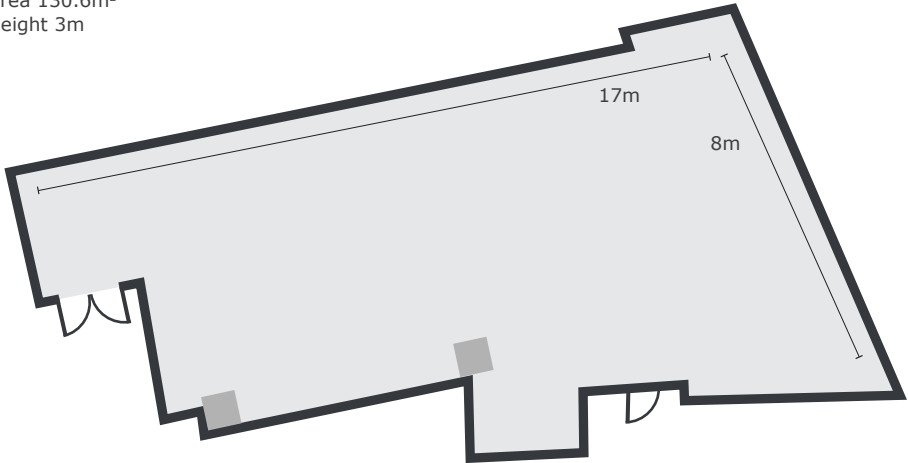

Cmd

dimensions 17m x 8m
area 130.6m²
height 3m

Features

- Fast, reliable WiFi
- Projector and sound system
- Plenty of power sockets
- Flip chart, whiteboards and pens
- Room set up in your preferred style
- Access to our 650 square metre networking space for breaks
- Multiple branding areas

Space & Event Services

Cmd Configurations

- classroom style max capacity 65
- theatre style max capacity 120

theatre style

theatre style

classroom style

Other Services available

- Marketing support to help promote your event and gain more registrations
- Branding support - we can help design and print your event logo, banners, t-shirts, badges and more!
- Recording of talks by experienced production team
- Full staffing of your event including event managers, reception ushers, AV and technical team
- Wide range of healthy, fun and filling catering options to suit all budgets and requirements
- Event organisation help, advice and support from our highly experienced team.