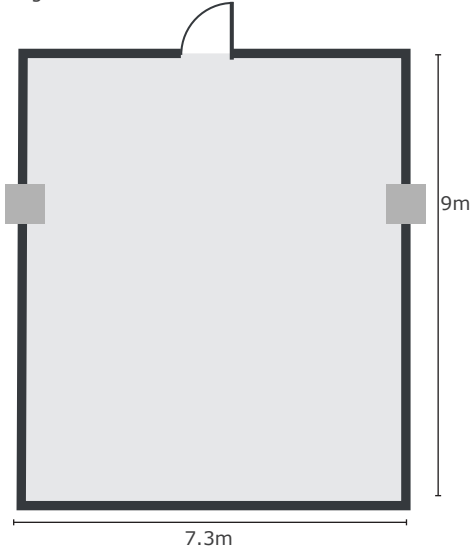

Alt

dimensions 7.3m x 9m
area 71m²
height 3m

Features

- Fast, reliable WiFi
- Projector
- Plenty of power sockets
- Flip chart, whiteboards and pens
- Room set up in your preferred style
- Access to our 650 square metre networking space for breaks

examples of similar room

Alt Configurations

- classroom style max capacity 42
- theatre style max capacity 90

classroom style

theatre style

classroom style

Other Services available

- Marketing support to help promote your event and gain more registrations
- Branding support - we can help design and print your event logo, banners, t-shirts, badges and more!
- Recording of talks by experienced production team
- Full staffing of your event including event managers, reception ushers, AV and technical team
- Wide range of healthy, fun and filling catering options to suit all budgets and requirements
- Event organisation help, advice and support from our highly experienced team.