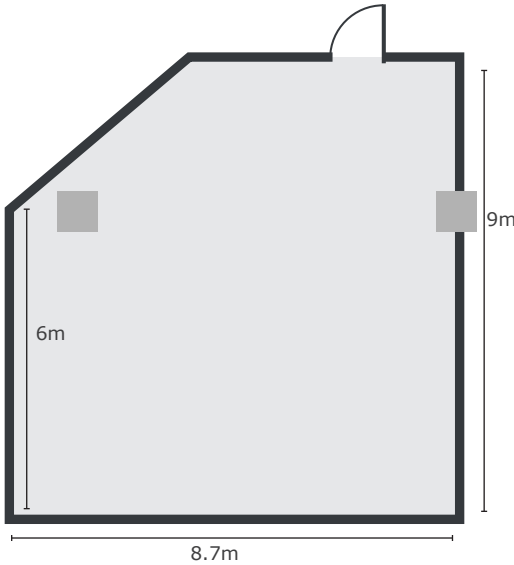

Tab

dimensions 9m x 8.7m
area 63.4m²
height 3m

Features

- Fast, reliable WiFi
- Projector
- Plenty of power sockets
- Flip chart, whiteboards and pens
- Room set up in your preferred style
- Access to our 650 square metre networking space for breaks

examples of similar rooms

Tab Configurations

- classroom style max capacity 38
- theatre style max capacity 80

classroom style

theatre style

classroom style

Other Services available

- Marketing support to help promote your event and gain more registrations
- Branding support - we can help design and print your event logo, banners, t-shirts, badges and more!
- Recording of talks by experienced production team
- Full staffing of your event including event managers, reception ushers, AV and technical team
- Wide range of healthy, fun and filling catering options to suit all budgets and requirements
- Event organisation help, advice and support from our highly experienced team.