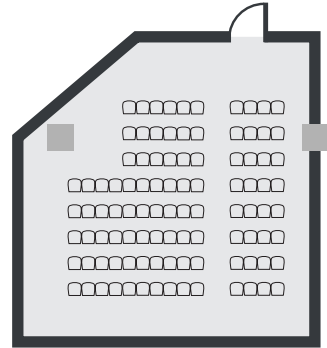

Tab

dimensions 9m x 8.7m
area 63.4m²
height 3m

Features

- Fast, reliable WiFi
- Projector
- Plenty of power sockets
- Flip chart, whiteboards and pens
- Room set up in your preferred style
- Access to our 650 square metre networking space for breaks

examples of similar rooms

Tab Configurations

- classroom style max capacity 38
- theatre style max capacity 80

classroom style

theatre style

classroom style

Other Services available

- Marketing support to help promote your event and gain more registrations
- Branding support - we can help design and print your event logo, banners, t-shirts, badges and more!
- Recording of talks by experienced production team
- Full staffing of your event including event managers, reception ushers, AV and technical team
- Wide range of healthy, fun and filling catering options to suit all budgets and requirements
- Event organisation help, advice and support from our highly experienced team.