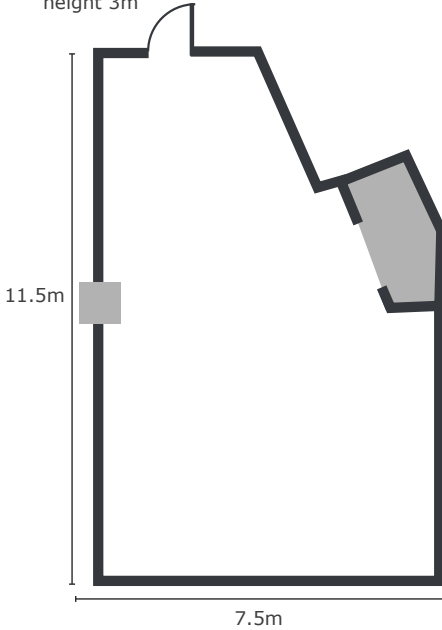

Backspace

dimensions 11.5m x 7.5m
area 77m²
height 3m

Features

- Fast, reliable WiFi
- Projector
- Plenty of power sockets
- Flip chart, whiteboards and pens
- Room set up in your preferred style
- Access to our 650 square metre networking space for breaks

Backspace Configurations

- classroom style max capacity 34
- theatre style max capacity 65

theatre style

theatre style

classroom style

Other Services available

- Marketing support to help promote your event and gain more registrations
- Branding support - we can help design and print your event logo, banners, t-shirts, badges and more!
- Recording of talks by experienced production team
- Full staffing of your event including event managers, reception ushers, AV and technical team
- Wide range of healthy, fun and filling catering options to suit all budgets and requirements
- Event organisation help, advice and support from our highly experienced team.