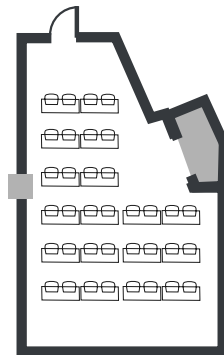

Backspace

dimensions 11.5m x 7.5m
area 77m²
height 3m

Features

- Fast, reliable WiFi
- Projector
- Plenty of power sockets
- Flip chart, whiteboards and pens
- Room set up in your preferred style
- Access to our 650 square metre networking space for breaks

Backspace Configurations

- classroom style max capacity 34
- theatre style max capacity 65

theatre style

theatre style

classroom style

Other Services available

- Marketing support to help promote your event and gain more registrations
- Branding support - we can help design and print your event logo, banners, t-shirts, badges and more!
- Recording of talks by experienced production team
- Full staffing of your event including event managers, reception ushers, AV and technical team
- Wide range of healthy, fun and filling catering options to suit all budgets and requirements
- Event organisation help, advice and support from our highly experienced team.