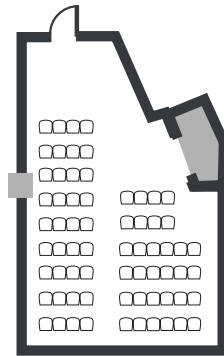

Backspace

dimensions 11.5m x 7.5m
area 77m²
height 3m

Features

- Fast, reliable WiFi
- Projector
- Plenty of power sockets
- Flip chart, whiteboards and pens
- Room set up in your preferred style
- Access to our 650 square metre networking space for breaks

Backspace Configurations

- classroom style max capacity 34
- theatre style max capacity 65

theatre style

theatre style

classroom style

Other Services available

- Marketing support to help promote your event and gain more registrations
- Branding support - we can help design and print your event logo, banners, t-shirts, badges and more!
- Recording of talks by experienced production team
- Full staffing of your event including event managers, reception ushers, AV and technical team
- Wide range of healthy, fun and filling catering options to suit all budgets and requirements
- Event organisation help, advice and support from our highly experienced team.