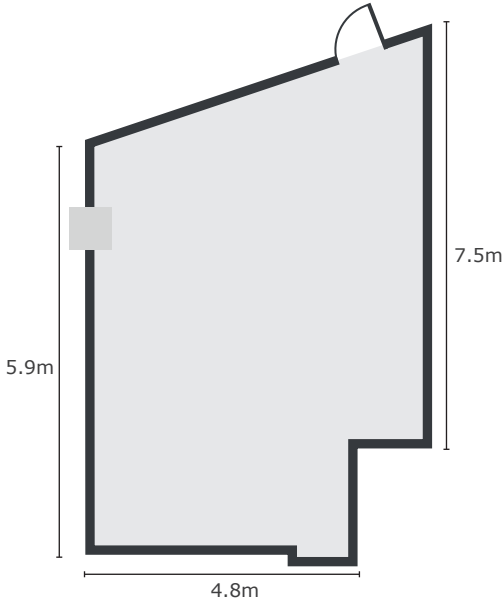

### CapsLock

dimensions 7.5m x 4.8m  
 area 48.8m<sup>2</sup>  
 height 3m

#### Features

- Fast, reliable WiFi
- Projector
- Plenty of power sockets
- Flip chart, whiteboards and pens
- Room set up in your preferred style
- Access to our 650 square metre networking space for breaks

## CapsLock Configurations

---

- classroom style max capacity 20
- theatre style max capacity 40

horseshoe style variation

theatre style

classroom style