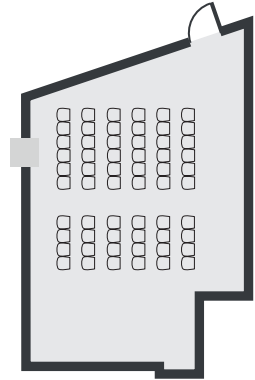

### CapsLock

dimensions 7.5m x 4.8m  
 area 48.8m<sup>2</sup>  
 height 3m

#### Features

- Fast, reliable WiFi
- Projector
- Plenty of power sockets
- Flip chart, whiteboards and pens
- Room set up in your preferred style
- Access to our 650 square metre networking space for breaks

## CapsLock Configurations

---

- classroom style max capacity 20
- theatre style max capacity 40

horseshoe style variation

theatre style

classroom style