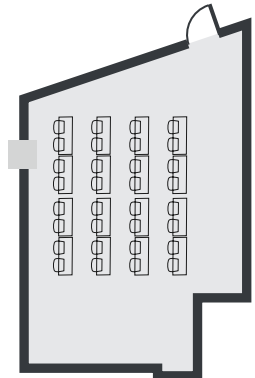

### CapsLock

dimensions 7.5m x 4.8m  
 area 48.8m<sup>2</sup>  
 height 3m

#### Features

- Fast, reliable WiFi
- Projector
- Plenty of power sockets
- Flip chart, whiteboards and pens
- Room set up in your preferred style
- Access to our 650 square metre networking space for breaks

## CapsLock Configurations

---

- classroom style max capacity 20
- theatre style max capacity 40

horseshoe style variation

theatre style

classroom style