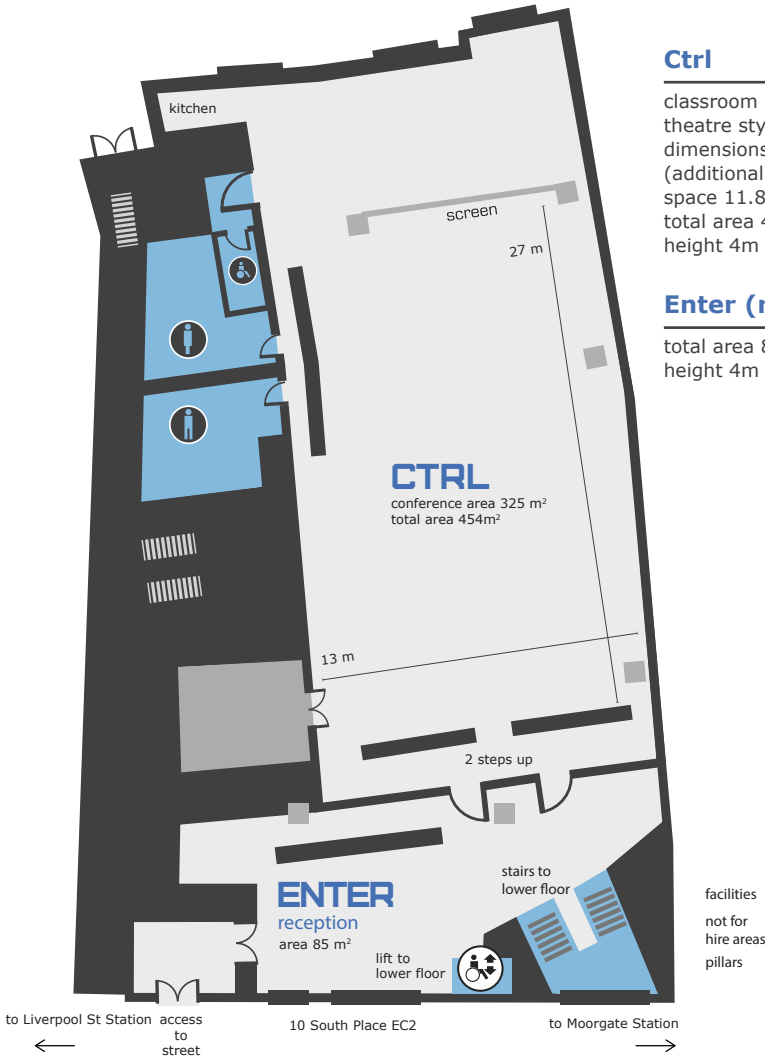

ground floor

Ctrl

classroom style 180
theatre style 300
dimensions 13m x 27m
(additional behind screen
space 11.8m x 5m)
total area 454m²
height 4m

Enter (reception)

total area 85m²
height 4m

Cmd

classroom style 65
 theatre style 120
 dimensions 8.2m x 17.2 m
 area 130.6m²
 height 3m

- Fast, reliable WiFi
- Sound system
- Projector and screen (5m x 3m)
- Plenty of power sockets
- Flip chart, whiteboards and pens
- Room set up in your preferred style
- Access to our 650 square metre networking space for breaks
- Kitchen
- Backstage area
- Own toilet facilities
- multiple branding areas
- Disabled access

Cmd

dimensions 17m x 8m
area 130.6m²
height 3m

Features

- Fast, reliable WiFi
- Projector and sound system
- Plenty of power sockets
- Flip chart, whiteboards and pens
- Room set up in your preferred style
- Access to our 650 square metre networking space for breaks
- Multiple branding areas