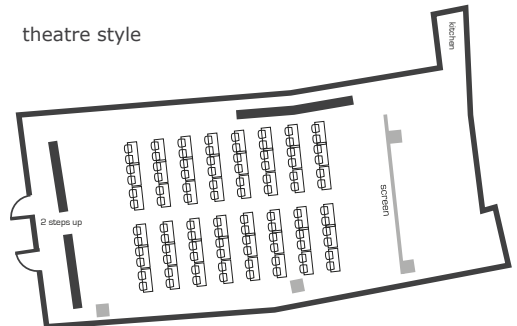

classroom style