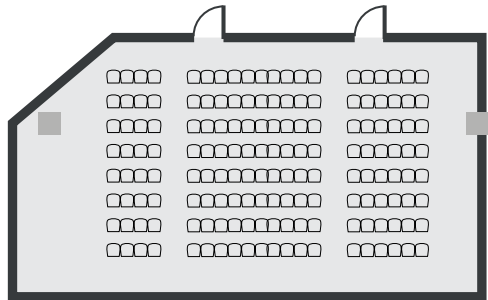

theatre style