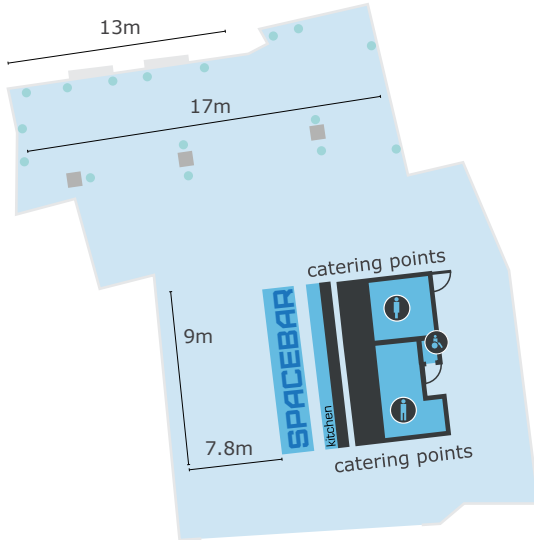

Esc and SpaceBar

area 659m²
height 3m