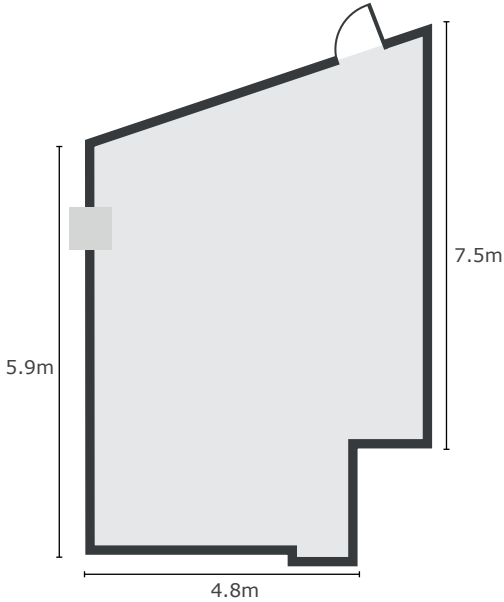

CapsLock

dimensions 7.5m x 4.8m
area 48.8m²
height 3m

Features

- Fast, reliable WiFi
- Projector
- Plenty of power sockets
- Flip chart, whiteboards and pens
- Room set up in your preferred style
- Access to our 650 square metre networking space for breaks