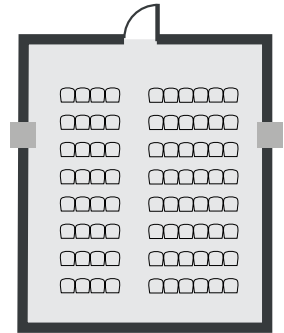

theatre style