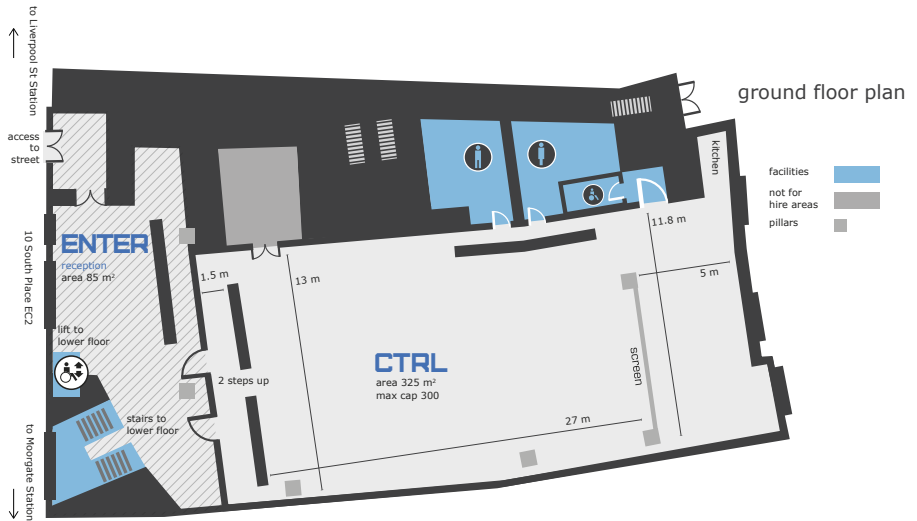

Esc and SpaceBar

area 659m²
 height 3m

Please note that measurements are approximate and diagrams not to scale.

Spaces: capacity

Spaces	theatre	classroom
Ctrl	300	180
Cmd	120	65
Alt/Tab	146	75
Alt	90	42
Tab	80	38
Shift	90	35
Backspace	65	34
CapsLock	40	20
Esc breakout space	300 (standing)	

Rooms can also be configured in boardroom, cabaret or any other layout as required.

Ctrl

dimensions 27m x13m (plus additional behind screen space 11.8mx5m)
area 325m² (total area 454m²)
height 4m

Features

- Fast, reliable WiFi
- Sound system
- Projector and screen (5m x 3m)
- Plenty of power sockets
- Flip chart, whiteboards and pens
- Room set up in your preferred style
- Access to our 650 square metre networking space for breaks
- Kitchen
- Backstage area
- Own toilet facilities
- multiple branding areas
- Disabled access

Cmd

dimensions 17m x 8m
area 130.6m²
height 3m

Features

- Fast, reliable WiFi
- Projector and sound system
- Plenty of power sockets
- Flip chart, whiteboards and pens
- Room set up in your preferred style
- Access to our 650 square metre networking space for breaks
- Multiple branding areas