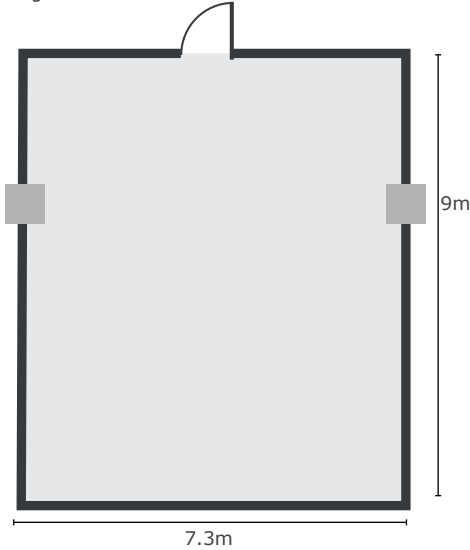

Cmd

dimensions 17m x 8m
area 130.6m²
height 3m

Features

- Fast, reliable WiFi
- Projector and sound system
- Plenty of power sockets
- Flip chart, whiteboards and pens
- Room set up in your preferred style
- Access to our 650 square metre networking space for breaks
- Multiple branding areas

Alt/Tab

dimensions 16m x 9m
area 114.4m²
height 3m

Features

- Fast, reliable WiFi
- Projector and sound system
- Plenty of power sockets
- Flip chart, whiteboards and pens
- Room set up in your preferred style
- Access to our 650 square metre networking space for breaks

Alt

dimensions 7.3m x 9m
area 71m²
height 3m

Features

- Fast, reliable WiFi
- Projector
- Plenty of power sockets
- Flip chart, whiteboards and pens
- Room set up in your preferred style
- Access to our 650 square metre networking space for breaks

Tab

dimensions 9m x 8.7m
area 63.4m²
height 3m

Features

- Fast, reliable WiFi
- Projector
- Plenty of power sockets
- Flip chart, whiteboards and pens
- Room set up in your preferred style
- Access to our 650 square metre networking space for breaks