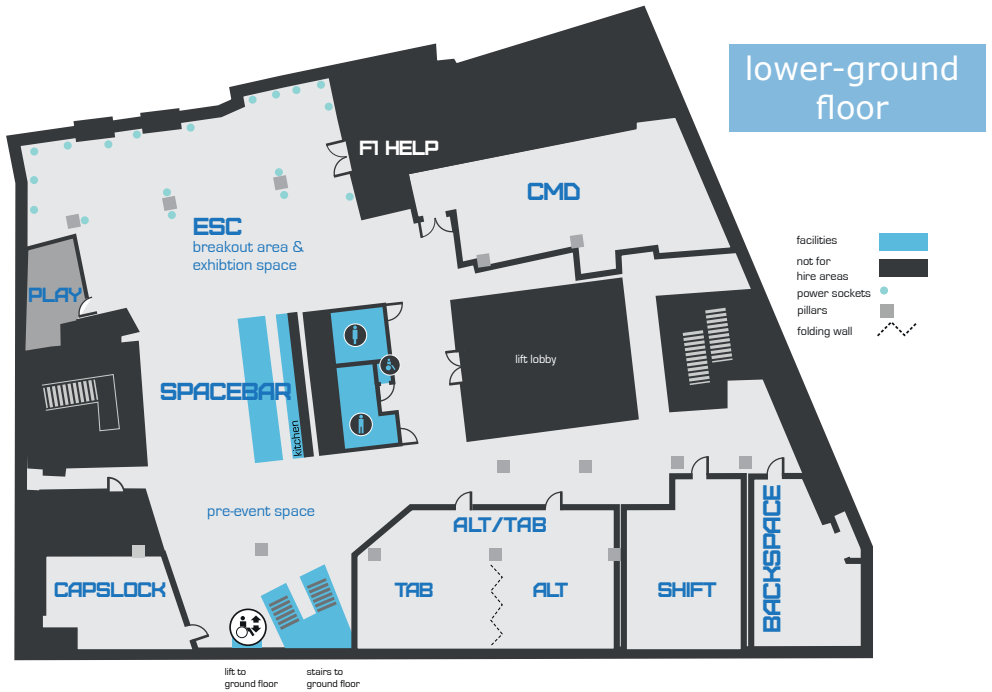

And we're doing it in style

Featuring a 3,000 sq ft break-out and club area and bar, complemented by eight lecture rooms to accommodate both intimate gatherings and large conferences, Code Node will play host to thousands of tech events each year.

ground floor

Ctrl

classroom style 180
theatre style 300
dimensions 13m x 27m
(additional behind screen
space 11.8m x 5m)
total area 454m²
height 4m

Enter (reception)

total area 85m²
height 4m

Cmd

classroom style 65
 theatre style 120
 dimensions 8.2m x 17.2 m
 area 130.6m²
 height 3m

- Fast, reliable WiFi
- Sound system
- Projector and screen (5m x 3m)
- Plenty of power sockets
- Flip chart, whiteboards and pens
- Room set up in your preferred style
- Access to our 650 square metre networking space for breaks
- Kitchen
- Backstage area
- Own toilet facilities
- multiple branding areas
- Disabled access