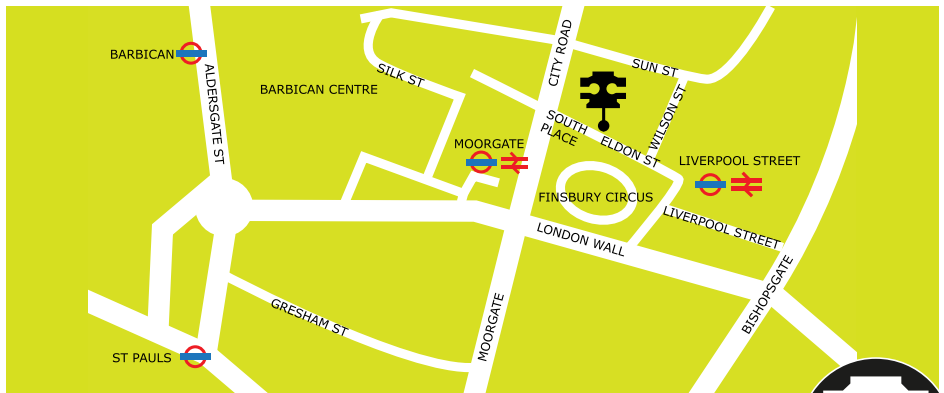

We'll shout loud about your event

Skills Matter is a highly social and innovative tech publishing and events company, powered by a 60,000 strong developer community. We'll help you gain significant visibility for your event by providing the following services as standard when you hire any of our spaces:

- Page set-up of your event online with social media outreach
- In-house display of A5-sized promotional literature within the designated areas at CodeNode (subject to quality approval.)

How can we help?

We'd love to find out how we can help make your event fantastic. Please get in touch today so that our experienced event team can start working with you to make it happen. Email us: info@skillsmatter.com

The CodeNode experience:

- built and configured with tech events in mind
- ultra-fast and reliable WiFi
- state-of-the-art AV equipment
- high quality recording technology
- an abundance of screens, power sockets, whiteboards
- a 3,000 sqft break-out area with a licenced bar and entertainment areas with central music system
- fully trained, experienced staff on-hand during your entire event
- recording & internal broadcast packages
- additional technicians
- additional Marketing packages
- CodeNode bar open until 10pm
- a high-quality catering offering to suit all budgets and tailored to your event.