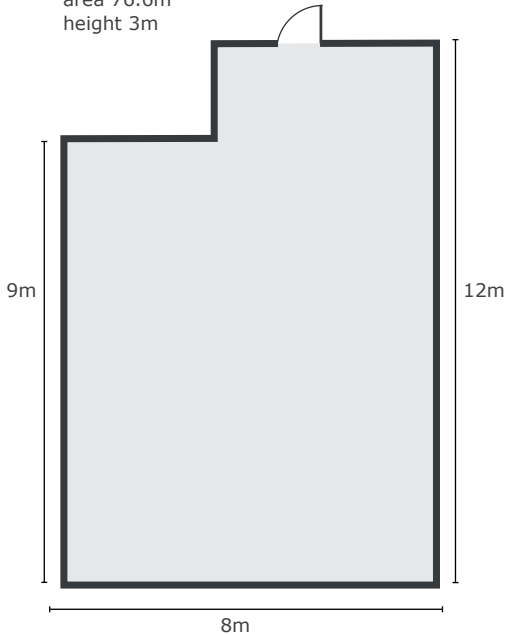

Cmd

dimensions 17m x 8m
area 130.6m²
height 3m

Features

- Fast, reliable WiFi
- Projector and sound system
- Plenty of power sockets
- Flip chart, whiteboards and pens
- Room set up in your preferred style
- Access to our 650 square metre networking space for breaks
- Multiple branding areas

Alt

dimensions 7.3m x 9m
area 71m²
height 3m

Features

- Fast, reliable WiFi
- Projector
- Plenty of power sockets
- Flip chart, whiteboards and pens
- Room set up in your preferred style
- Access to our 650 square metre networking space for breaks

Tab

dimensions 9m x 8.7m
area 63.4m²
height 3m

Features

- Fast, reliable WiFi
- Projector
- Plenty of power sockets
- Flip chart, whiteboards and pens
- Room set up in your preferred style
- Access to our 650 square metre networking space for breaks

Shift

dimensions 12m x 8m
area 76.6m²
height 3m

suggested layout

Features

- Fast, reliable WiFi
- Projector
- Plenty of power sockets
- Flip chart, whiteboards and pens
- Room set up in your preferred style
- Access to our 650 square metre networking space for breaks