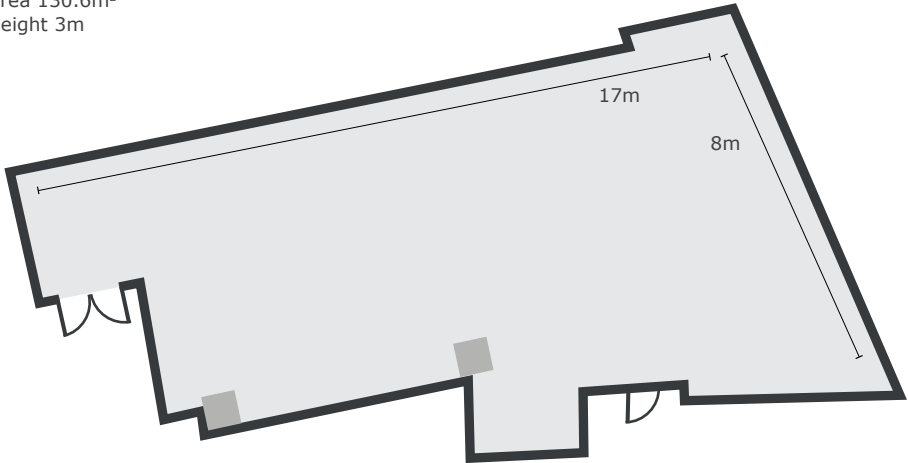

Cmd

dimensions 17m x 8m
area 130.6m²
height 3m

Features

- Fast, reliable WiFi
- Projector and sound system
- Plenty of power sockets
- Flip chart, whiteboards and pens
- Room set up in your preferred style
- Access to our 650 square metre networking space for breaks
- Multiple branding areas

Tab

dimensions 9m x 8.7m
area 63.4m²
height 3m

Features

- Fast, reliable WiFi
- Projector
- Plenty of power sockets
- Flip chart, whiteboards and pens
- Room set up in your preferred style
- Access to our 650 square metre networking space for breaks