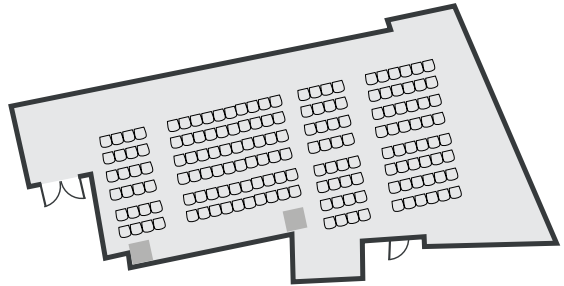

Space & Event Services

Cmd Configurations

- classroom style max capacity 65
- theatre style max capacity 120

Other Services available

- Marketing support to help promote your event and gain more registrations
- Branding support - we can help design and print your event logo, banners, t-shirts, badges and more!
- Recording of talks by experienced production team
- Full staffing of your event including event managers, reception ushers, AV and technical team
- Wide range of healthy, fun and filling catering options to suit all budgets and requirements
- Event organisation help, advice and support from our highly experienced team.

Why Skills Matter @CodeNode

- 10+ years experience organising highly successful tech events
- Fantastic central London location with great transport links
- Unique & memorable venue
- Outstanding customer experience
- Access to our 60,000+ community of highly social and passionate software engineers to help promote your event.