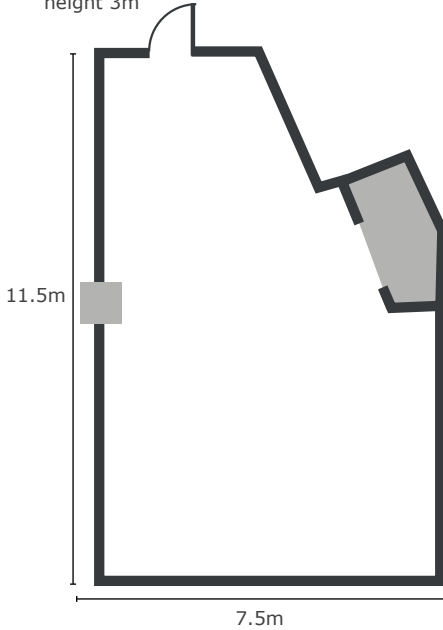

Alt

dimensions 7.3m x 9m
area 71m²
height 3m

Features

- Fast, reliable WiFi
- Projector
- Plenty of power sockets
- Flip chart, whiteboards and pens
- Room set up in your preferred style
- Access to our 650 square metre networking space for breaks

Tab

dimensions 9m x 8.7m
area 63.4m²
height 3m

Features

- Fast, reliable WiFi
- Projector
- Plenty of power sockets
- Flip chart, whiteboards and pens
- Room set up in your preferred style
- Access to our 650 square metre networking space for breaks

Shift

dimensions 12m x 8m
area 76.6m²
height 3m

suggested layout

Features

- Fast, reliable WiFi
- Projector
- Plenty of power sockets
- Flip chart, whiteboards and pens
- Room set up in your preferred style
- Access to our 650 square metre networking space for breaks

Backspace

dimensions 11.5m x 7.5m
area 77m²
height 3m

Features

- Fast, reliable WiFi
- Projector
- Plenty of power sockets
- Flip chart, whiteboards and pens
- Room set up in your preferred style
- Access to our 650 square metre networking space for breaks