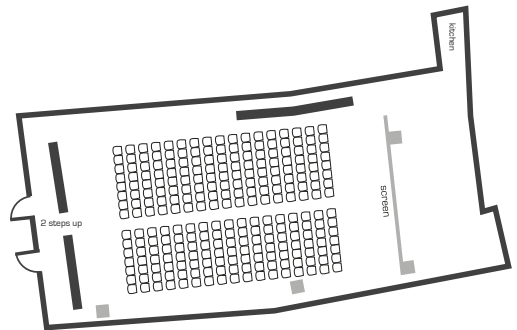

theatre style