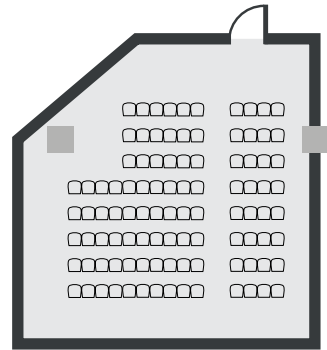

theatre style