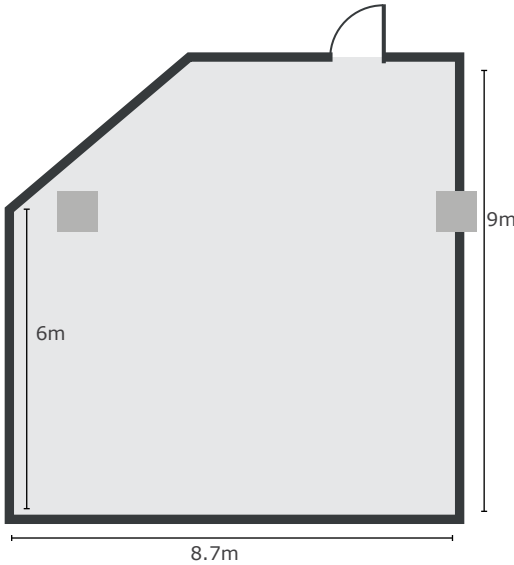

Cmd

dimensions 17m x 8m
area 130.6m²
height 3m

Features

- Fast, reliable WiFi
- Projector and sound system
- Plenty of power sockets
- Flip chart, whiteboards and pens
- Room set up in your preferred style
- Access to our 650 square metre networking space for breaks
- Multiple branding areas

Alt/Tab

dimensions 16m x 9m
area 114.4m²
height 3m

Features

- Fast, reliable WiFi
- Projector and sound system
- Plenty of power sockets
- Flip chart, whiteboards and pens
- Room set up in your preferred style
- Access to our 650 square metre networking space for breaks

Alt

dimensions 7.3m x 9m
area 71m²
height 3m

Features

- Fast, reliable WiFi
- Projector
- Plenty of power sockets
- Flip chart, whiteboards and pens
- Room set up in your preferred style
- Access to our 650 square metre networking space for breaks

Tab

dimensions 9m x 8.7m
area 63.4m²
height 3m

Features

- Fast, reliable WiFi
- Projector
- Plenty of power sockets
- Flip chart, whiteboards and pens
- Room set up in your preferred style
- Access to our 650 square metre networking space for breaks