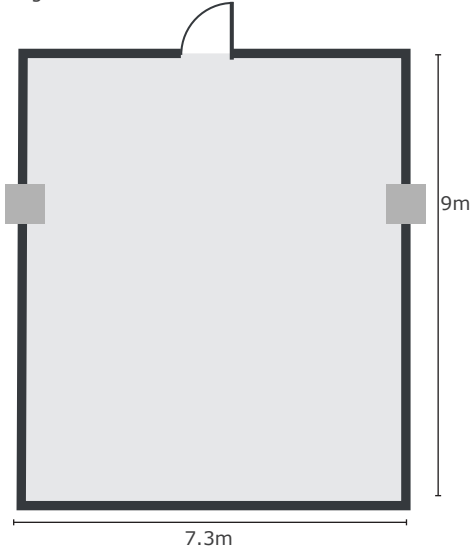

Alt

dimensions 7.3m x 9m
area 71m²
height 3m

Features

- Fast, reliable WiFi
- Projector
- Plenty of power sockets
- Flip chart, whiteboards and pens
- Room set up in your preferred style
- Access to our 650 square metre networking space for breaks

examples of similar room

Alt Configurations

- classroom style max capacity 38
- theatre style max capacity 76

classroom style

theatre style

classroom style

Other Services available

- Marketing support to help promote your event and gain more registrations
- Branding support - we can help design and print your event logo, banners, t-shirts, badges and more!
- Recording of talks by experienced production team
- Full staffing of your event including event managers, reception ushers, AV and technical team
- Wide range of healthy, fun and filling catering options to suit all budgets and requirements
- Event organisation help, advice and support from our highly experienced team.