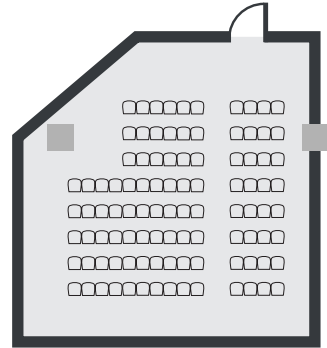

Tab

dimensions 9m x 8.7m
area 63.4m²
height 3m

Features

- Fast, reliable WiFi
- Projector
- Plenty of power sockets
- Flip chart, whiteboards and pens
- Room set up in your preferred style
- Access to our 650 square metre networking space for breaks

examples of similar rooms

Tab Configurations

- classroom style max capacity 42
- theatre style max capacity 90

classroom style

theatre style

classroom style

Other Services available

- Marketing support to help promote your event and gain more registrations
- Branding support - we can help design and print your event logo, banners, t-shirts, badges and more!
- Recording of talks by experienced production team
- Full staffing of your event including event managers, reception ushers, AV and technical team
- Wide range of healthy, fun and filling catering options to suit all budgets and requirements
- Event organisation help, advice and support from our highly experienced team.