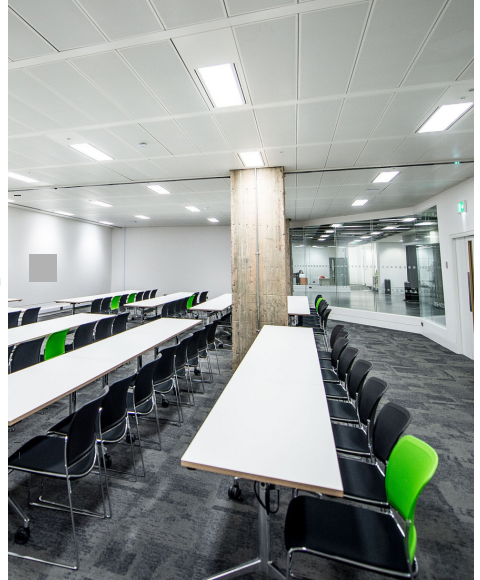

Tab

dimensions 9m x 8.7m
area 63.4m²
height 3m

Features

- Fast, reliable WiFi
- Projector
- Plenty of power sockets
- Flip chart, whiteboards and pens
- Room set up in your preferred style
- Access to our 650 square metre networking space for breaks

examples of similar rooms

Tab Configurations

- classroom style max capacity 42
- theatre style max capacity 90

classroom style

theatre style

classroom style

Other Services available

- Marketing support to help promote your event and gain more registrations
- Branding support - we can help design and print your event logo, banners, t-shirts, badges and more!
- Recording of talks by experienced production team
- Full staffing of your event including event managers, reception ushers, AV and technical team
- Wide range of healthy, fun and filling catering options to suit all budgets and requirements
- Event organisation help, advice and support from our highly experienced team.