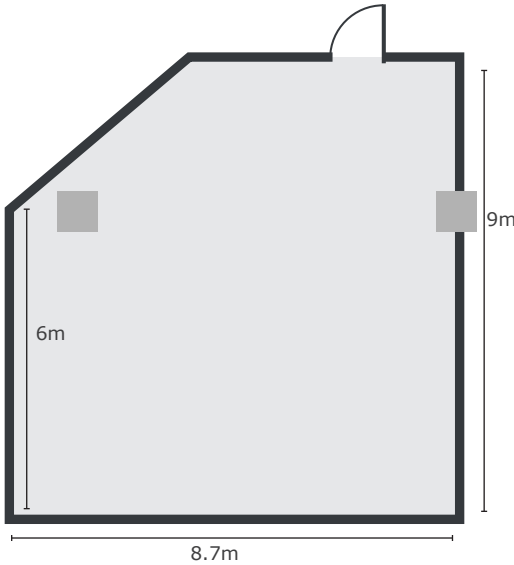

Tab

dimensions 9m x 8.7m
area 63.4m²
height 3m

Features

- Fast, reliable WiFi
- Projector
- Plenty of power sockets
- Flip chart, whiteboards and pens
- Room set up in your preferred style
- Access to our 650 square metre networking space for breaks

examples of similar rooms

Tab Configurations

- classroom style max capacity 42
- theatre style max capacity 90

classroom style

theatre style

classroom style

Other Services available

- Marketing support to help promote your event and gain more registrations
- Branding support - we can help design and print your event logo, banners, t-shirts, badges and more!
- Recording of talks by experienced production team
- Full staffing of your event including event managers, reception ushers, AV and technical team
- Wide range of healthy, fun and filling catering options to suit all budgets and requirements
- Event organisation help, advice and support from our highly experienced team.