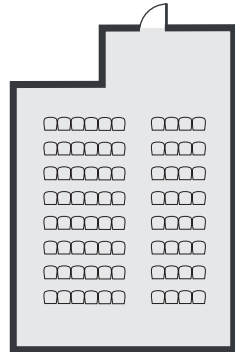

Shift

dimensions 12m x 8m
area 76.6m²
height 3m

suggested layout

Features

- Fast, reliable WiFi
- Projector
- Plenty of power sockets
- Flip chart, whiteboards and pens
- Room set up in your preferred style
- Access to our 650 square metre networking space for breaks

Shift Configurations

- classroom style max capacity 40
- theatre style max capacity 100

theatre style

classroom style

Other Services available

- Marketing support to help promote your event and gain more registrations
- Branding support - we can help design and print your event logo, banners, t-shirts, badges and more!
- Recording of talks by experienced production team
- Full staffing of your event including event managers, reception ushers, AV and technical team
- Wide range of healthy, fun and filling catering options to suit all budgets and requirements
- Event organisation help, advice and support from our highly experienced team.