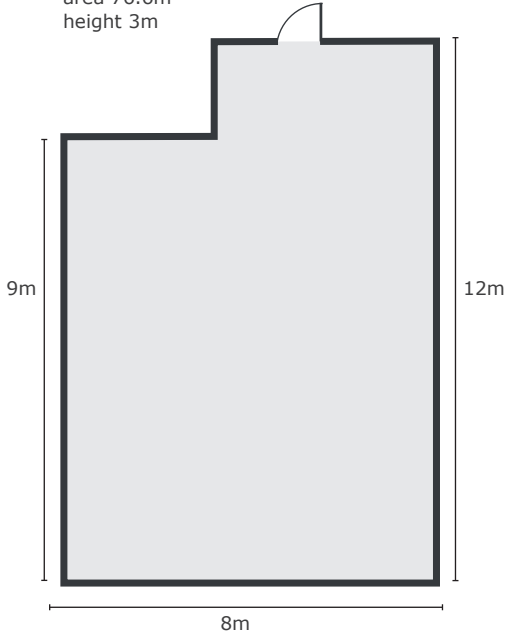

Shift

dimensions 12m x 8m
area 76.6m²
height 3m

suggested layout

Features

- Fast, reliable WiFi
- Projector
- Plenty of power sockets
- Flip chart, whiteboards and pens
- Room set up in your preferred style
- Access to our 650 square metre networking space for breaks