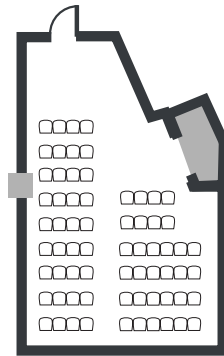

# Backspace

dimensions 11.5m x 7.5m  
area 77m<sup>2</sup>  
height 3m

## Features

- Fast, reliable WiFi
- Projector
- Plenty of power sockets
- Flip chart, whiteboards and pens
- Room set up in your preferred style
- Access to our 650 square metre networking space for breaks

## Backspace Configurations

---

- classroom style max capacity 40
- theatre style max capacity 92

theatre style

theatre style

classroom style