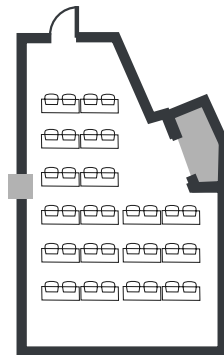

# Backspace

dimensions 11.5m x 7.5m  
area 77m<sup>2</sup>  
height 3m

## Features

- Fast, reliable WiFi
- Projector
- Plenty of power sockets
- Flip chart, whiteboards and pens
- Room set up in your preferred style
- Access to our 650 square metre networking space for breaks

## Backspace Configurations

---

- classroom style max capacity 40
- theatre style max capacity 92

theatre style

theatre style

classroom style