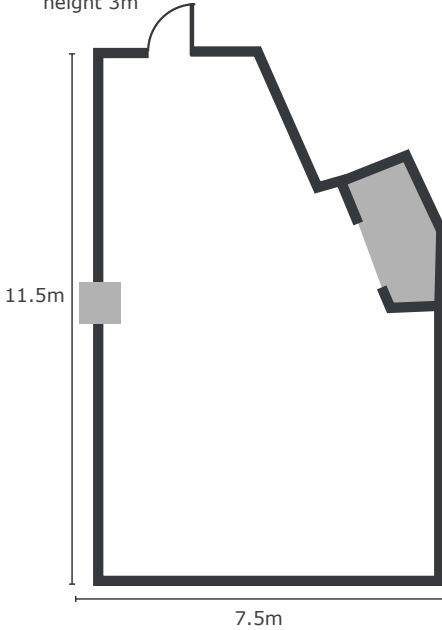

# Backspace

dimensions 11.5m x 7.5m  
area 77m<sup>2</sup>  
height 3m

## Features

- Fast, reliable WiFi
- Projector
- Plenty of power sockets
- Flip chart, whiteboards and pens
- Room set up in your preferred style
- Access to our 650 square metre networking space for breaks

## Backspace Configurations

---

- classroom style max capacity 40
- theatre style max capacity 92

theatre style

theatre style

classroom style