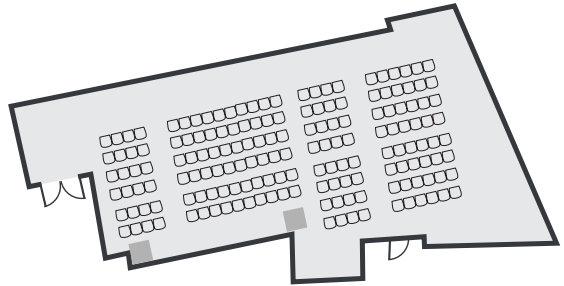

Cmd

dimensions 17m x 8m
area 130.6m²
height 3m

Features

- Fast, reliable WiFi
- Projector and sound system
- Plenty of power sockets
- Flip chart, whiteboards and pens
- Room set up in your preferred style
- Access to our 650 square metre networking space for breaks
- Multiple branding areas

Space & Event Services

Cmd Configurations

- classroom style max capacity 60
- theatre style max capacity 120

theatre style

theatre style

classroom style

Other Services available

- Marketing support to help promote your event and gain more registrations
- Branding support - we can help design and print your event logo, banners, t-shirts, badges and more!
- Recording of talks by experienced production team
- Full staffing of your event including event managers, reception ushers, AV and technical team
- Wide range of healthy, fun and filling catering options to suit all budgets and requirements
- Event organisation help, advice and support from our highly experienced team.