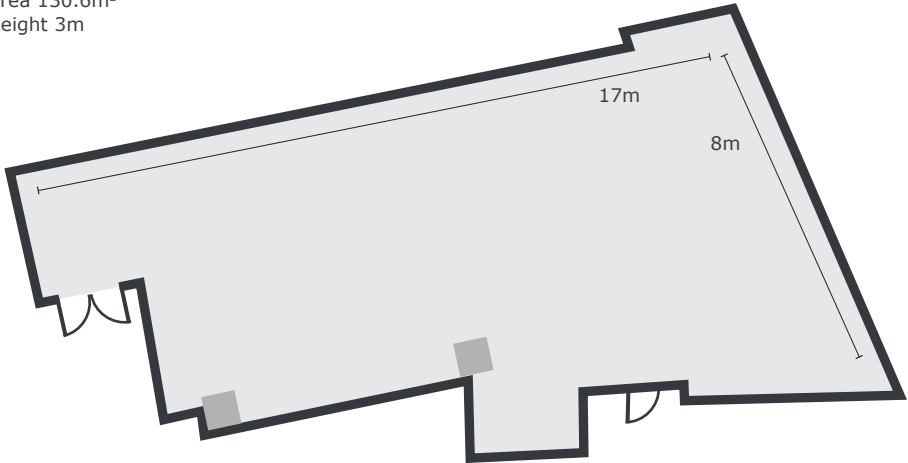

Cmd

dimensions 17m x 8m
area 130.6m²
height 3m

Features

- Fast, reliable WiFi
- Projector and sound system
- Plenty of power sockets
- Flip chart, whiteboards and pens
- Room set up in your preferred style
- Access to our 650 square metre networking space for breaks
- Multiple branding areas

Space & Event Services

Cmd Configurations

- classroom style max capacity 60
- theatre style max capacity 120

theatre style

theatre style

classroom style

Other Services available

- Marketing support to help promote your event and gain more registrations
- Branding support - we can help design and print your event logo, banners, t-shirts, badges and more!
- Recording of talks by experienced production team
- Full staffing of your event including event managers, reception ushers, AV and technical team
- Wide range of healthy, fun and filling catering options to suit all budgets and requirements
- Event organisation help, advice and support from our highly experienced team.