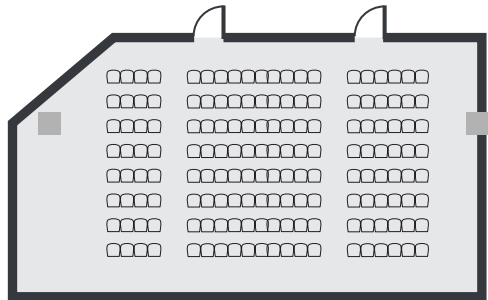

### Alt/Tab

dimensions 16m x 9m  
area 114.4m<sup>2</sup>  
height 3m

### Features

- Fast, reliable WiFi
- Projector and sound system
- Plenty of power sockets
- Flip chart, whiteboards and pens
- Room set up in your preferred style
- Access to our 650 square metre networking space for breaks

## Alt/Tab Configurations

- classroom style max capacity 74
- theatre style max capacity 150

classroom style

theatre style

classroom style