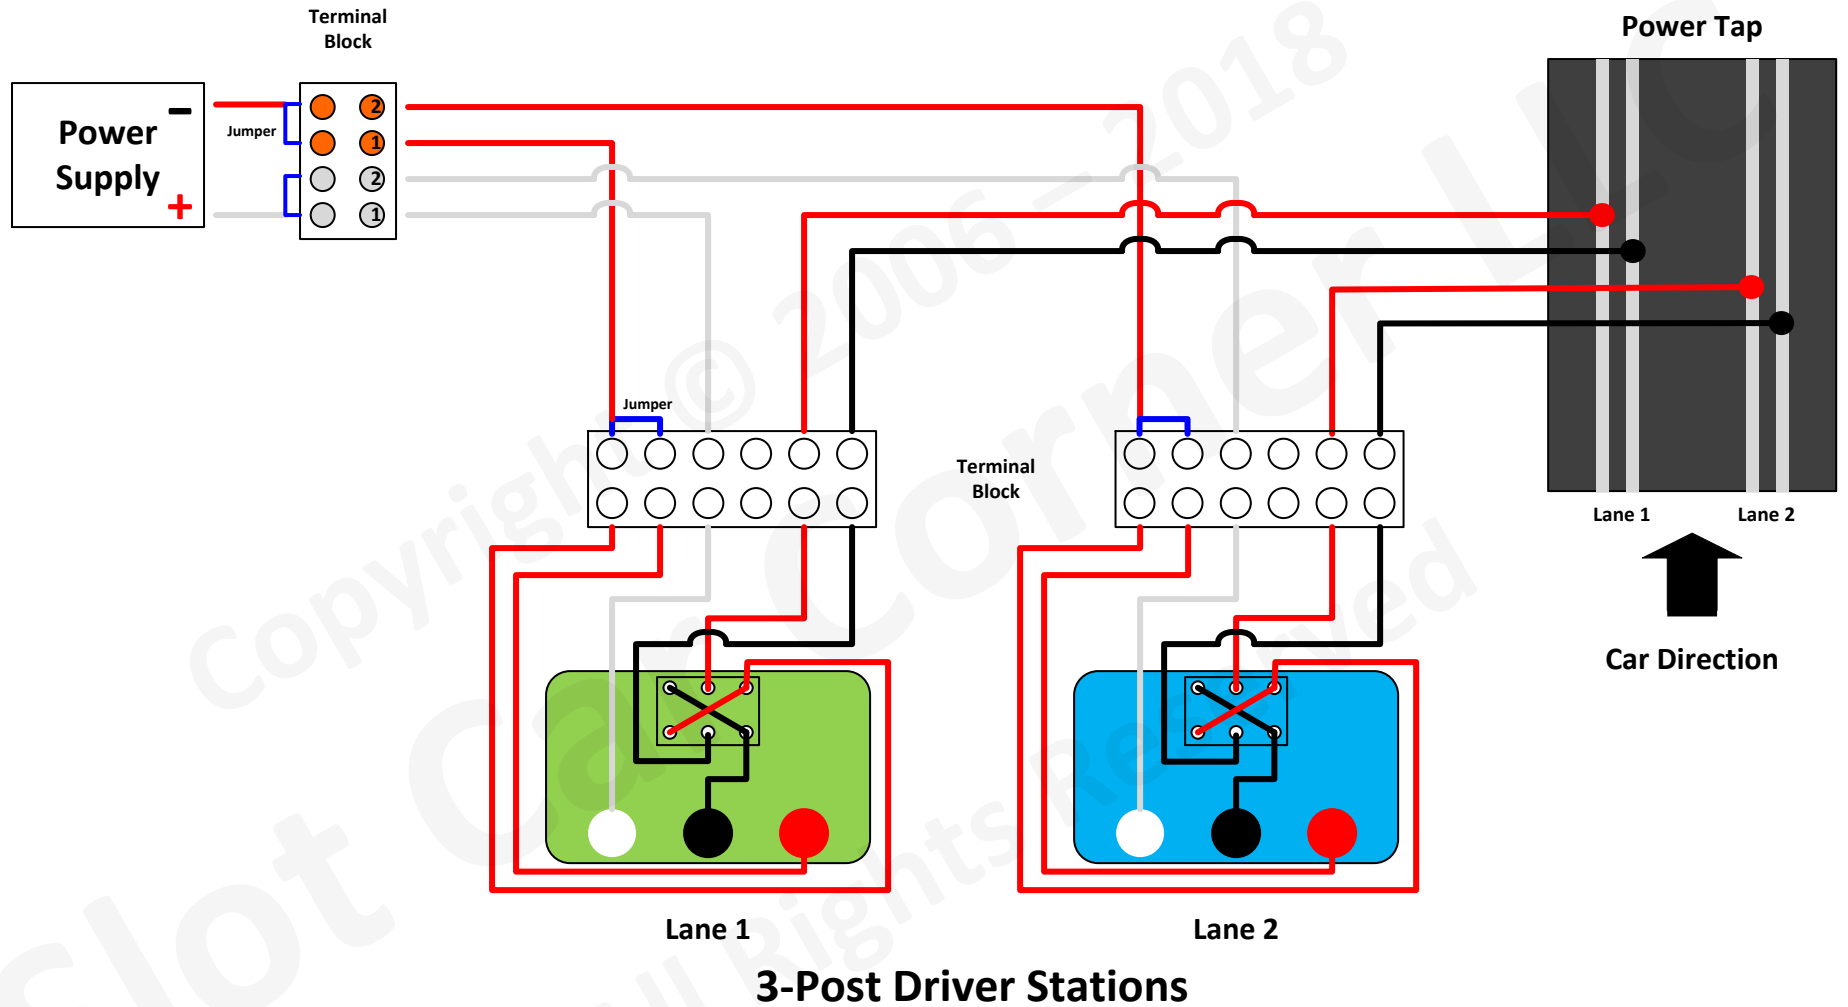

Generic Slot Car Track Wiring Diagram

(Lane Reversing Switches - Positive Polarity)

Slot Car Corner™
Innovative slot car parts, accessories & services
www.slotcarcorner.com