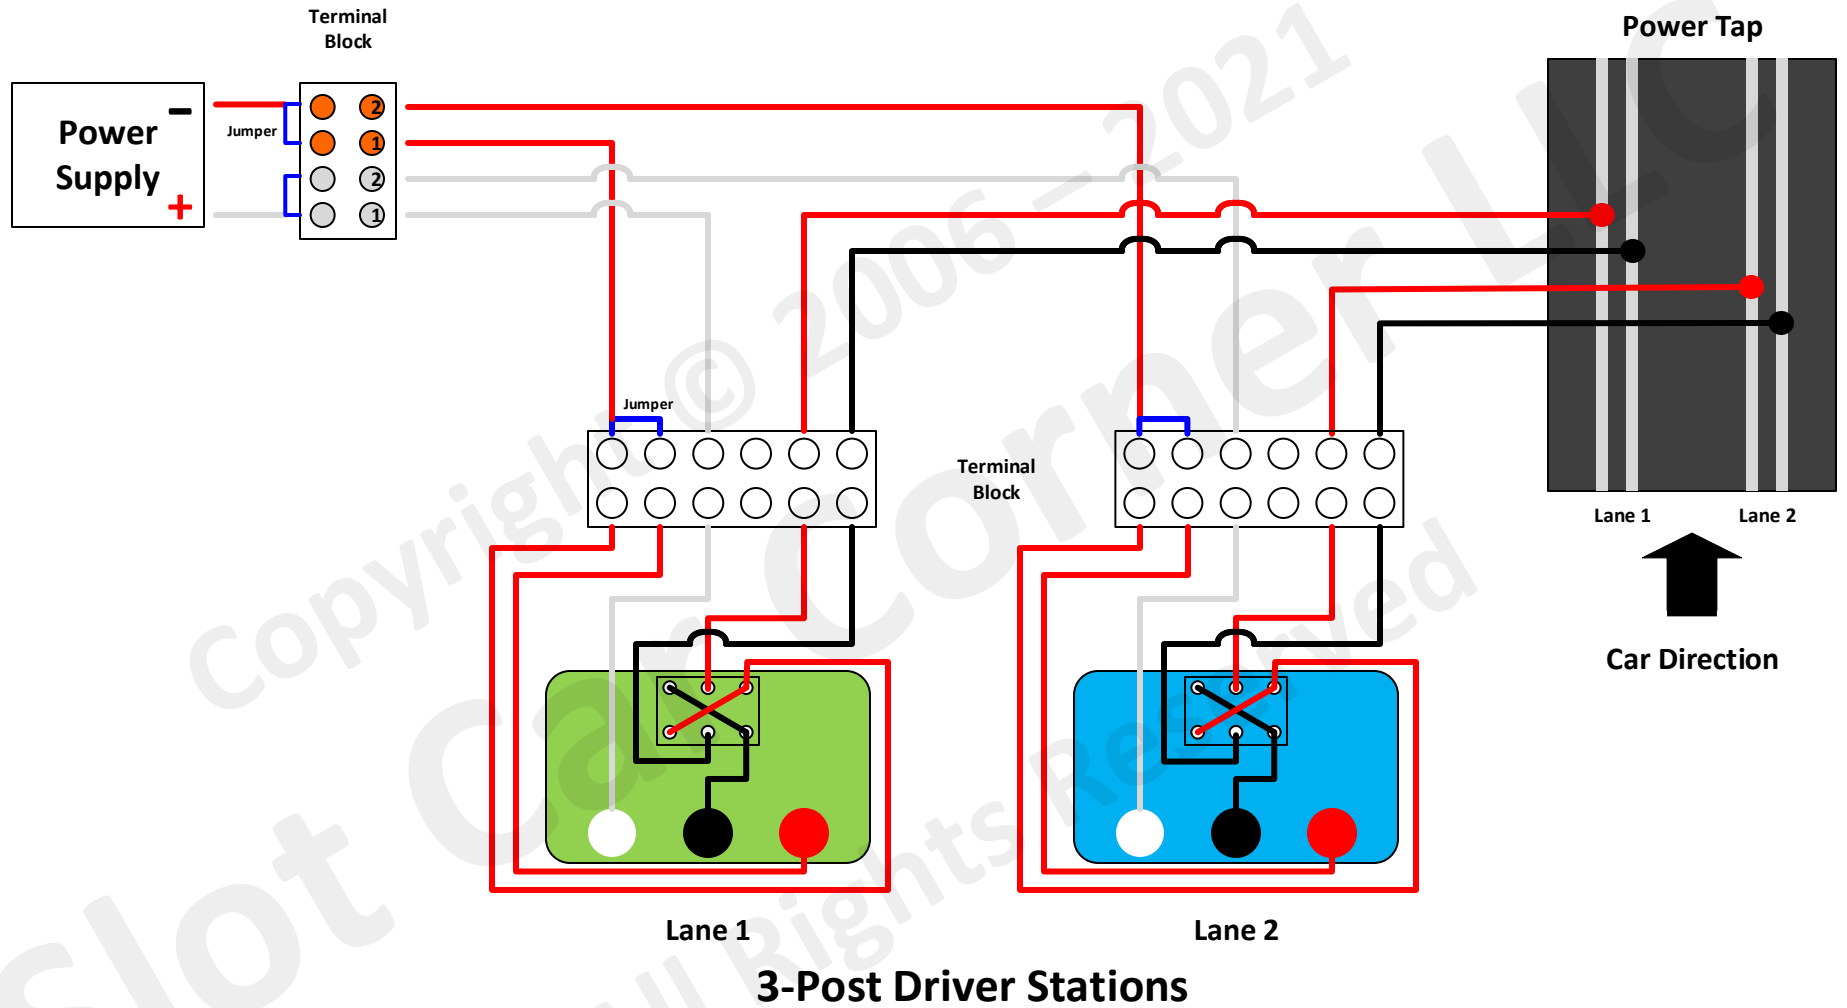

Generic Slot Car Track Wiring Diagram

(Lane Reversing Switches - Positive Polarity)

Slot Car Corner™
Innovative slot car parts, accessories & services
www.slotcarcorner.com