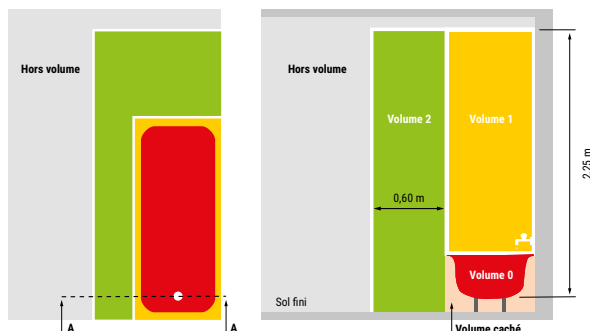

Description
0 Non protégé
1 Protégé contre les chutes verticales de gouttes d'eau
2 Protégé contre les chutes d'eau pour une inclinaison de 15° maxi.
3 Protégé contre l'eau "en pluie"
4 Protégé contre les projections d'eau
5 Protégé contre les jets d'eau
6 Protégé contre les paquets de mer
7 Protégé contre les effets de l'immersion
8 Protégé contre l'immersion prolongée* prof. en mm

NF EN 12464-1 - Éclairage des lieux de travail intérieur (Juillet 2011)

La norme NF EN 12464-1 (éclairage des lieux de travail intérieur) donne les prescriptions d'UGR maximal à ne pas dépasser et de l'IRC minimal pour l'éclairage intérieur par zone, tâche et activité.

Zones, tâches, activités	Éclairage moy. à maintenir (lux)	UGR (valeur max.)	IRC (valeur min.)
Zones de circulation et couloirs	100	28	40
Escaliers, quais de chargement	150	25	40
Magasins, entrepôts	100	25	60
Magasins de vente, zones de vente	300	22	80
Zones de caisses	500	19	80
Espaces publics, halls d'entrée	100	22	80
Guichets	300	22	80
Restaurants, hôtels, réceptions, caisses, concierges	300	22	80
Cuisines	500	22	80
Bâtiments scolaires, salles de classe en primaire et secondaire	500	19	80
Salles de dessin industriel	750	16	80
Éclairage des bureaux			
Classement	300	19	80
Dactylographie, lecture	500	19	80
Postes CAO	500	19	80
Réceptions	300	22	80
Archives	200	25	80

NF C 15-100 dans les salles de bain

À retenir : les appareillages installés dans le volume 2 doivent être IPX4 - Disparition du volume 3 - Création du volume 0 - Volume caché : volume accessible situé sous la baignoire ou le receveur de douche.

Source : NF C 15-100 (juin 2015)

(4) IPX5 si ce volume est soumis à des jets d'eau pour des raisons de nettoyage, par exemple dans les bains publics

(5) Pour le chauffe-eau, voir 701.3.6

Volumes	IP	Canalisation	Appareillage	Matériels d'utilisation hors chauffe-eau ⁽⁶⁾
0	IPX7	Alimenté par TBTS limitée à 12 V ~ ou 30 V ==	Interdit	Alimenté par TBTS limitée à 12 V ~ ou 30 V ==
1	IPX4 ⁽⁴⁾ II ⁽¹⁾		Dispositifs de commande des circuits TBTS limitée à 12 V ~ ou 30 V ==	Alimenté par TBTS limitée à 12 V ~ ou 30 V ==
2	IPX4 ⁽³⁾ II ⁽¹⁾		Alimenté par TBTS limitée à 12 V ~ ou 30 V == / PC rasoir ⁽²⁾ / Socle DCL protégé par DDR 30 mA	Classe II et protégé par DDR 30 mA / ou alimenté par TBTS limitée à 12 V ~ ou 30 V ==
Volume caché	IPX4	II ⁽¹⁾	Interdit	Voir 701.3.7.1