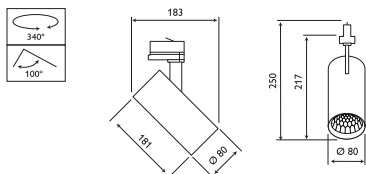

PHILIPS

GREENSPACE ACCENT MINI PROJECTEUR FRESHFOOD TECHNIQUE

La gamme LED FreshFood fait ressortir vos aliments frais sous leur meilleur jour tout en contribuant à réduire le gaspillage. Un Projecteur technique avec des teintes adaptées par application : boulangerie (CH), boucherie (FMT), poissonnerie (FR), vêtements blanc pur (PC930).

Réf. Sonepar	Désignation	Tarif^{HT}
05204413439	ST315T 20W 2300LM / CH BOULANGERIE 24° PSU NOIR	314 €
05204399399	ST320T 14,4W 1650LM /CH BOULANGERIE 36° PSU BLANC	260 €
05204409081	ST315T 26W 1800 LM / FMT BOUCHERIE 24° PSU NOIR	266 €
05204166489	ST320T 27W 1950 LM / FMT BOUCHERIE 24° PSU BLANC	303 €
05204409074	ST315T 20W 2500LM /FR POISSONNERIE 24° PSU GRIS ARGENT	299 €
05204409203	ST315T 23,5W 2100 LM / PC930 PSU 12° NOIR	266 €
05204409210	ST315T 23,5W 2100 LM / PC930 PSU 24° BLANC	314 €