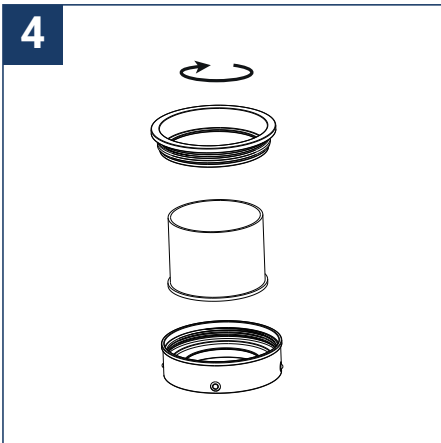

Changer la collerette / Change the bezel