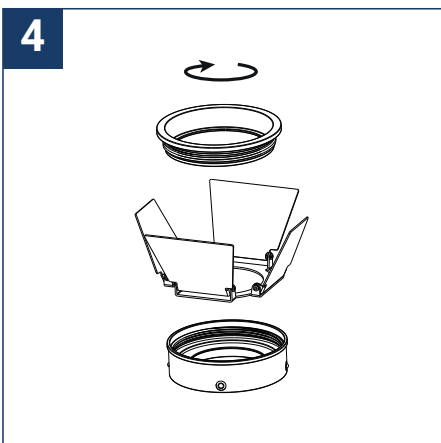

Changer la collerette / Change the bezel

Option 1

Option 2