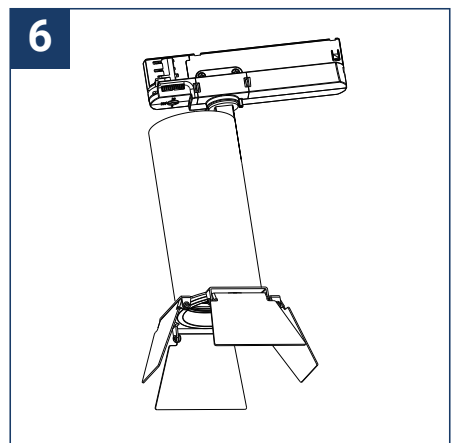

Changer la collerette / Change the bezel

Option 1

Option 2