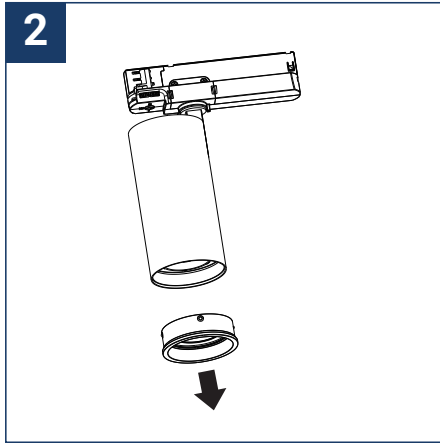

Changer la collerette / Change the bezel