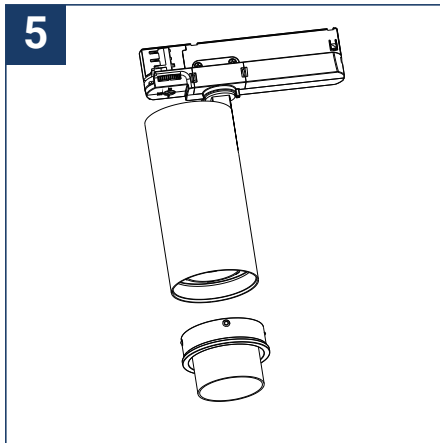

Changer la collerette / Change the bezel