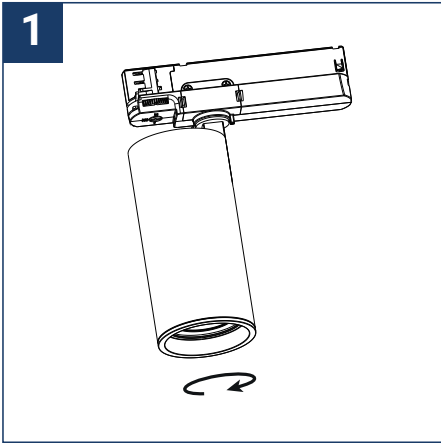

Changer la collerette / Change the bezel