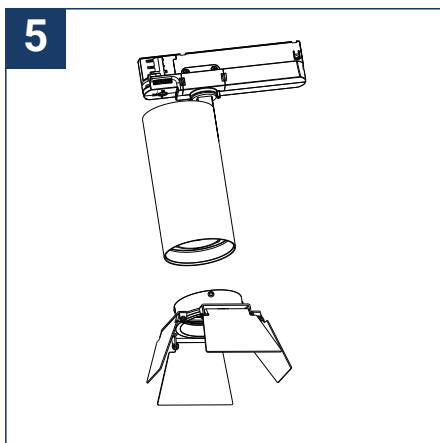

Changer la collerette / Change the bezel

Option 1

Option 2