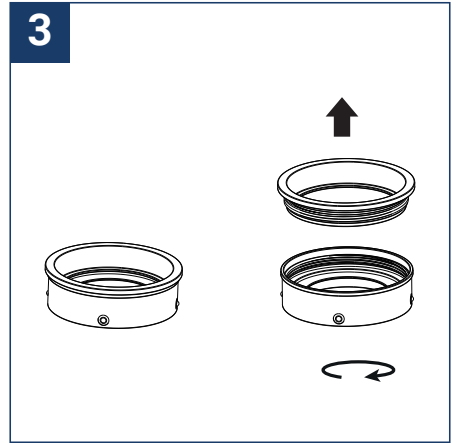

Changer la collerette / Change the bezel