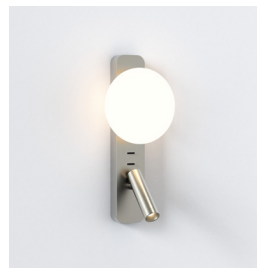

## MAIN LAMP

LIGHT SOURCE:	G9
WATTAGE:	3.5W Max
LAMP INCLUDED:	No
MAXIMUM LAMP LENGTH (mm):	55
LUMINOUS FLUX (lm):	Lamp Dependent
COLOUR TEMP (K):	Lamp Dependent
CRI (Ra):	Lamp Dependent
MACADAM ELLIPSE:	Lamp Dependent
TILT ADJUSTABLE ANGLE (°):	-
ROTATION ADJUSTABLE ANGLE (°):	-
LIFETIME (hrs):	Lamp Dependent
BEAM ANGLE (°):	Lamp Dependent

## SECONDARY LAMP

LIGHT SOURCE:	High Powered LED
WATTAGE:	4.1W
LAMP INCLUDED:	Yes (Integral)
LUMINOUS FLUX (lm):	149
COLOUR TEMP (K):	2700
CRI (Ra):	90
MACADAM ELLIPSE:	3-Step
TILT ADJUSTABLE ANGLE (°):	90
ROTATION ADJUSTABLE ANGLE (°):	330
LIFETIME (hrs):	60000
BEAM ANGLE (°):	17

## ADDITIONAL INFORMATION:

SHADE INCLUDED:	-
SHADE/DIFFUSER MATERIAL:	Glass
SHADE/DIFFUSER FINISH	Acid Etched
F MARK:	Suitable for mounting on flammable materials

CODE: 1176008  
FINISH: MATT WHITE

CODE: 1176009  
FINISH: MATT BLACK

CODE: 1176010  
FINISH: MATT NICKEL