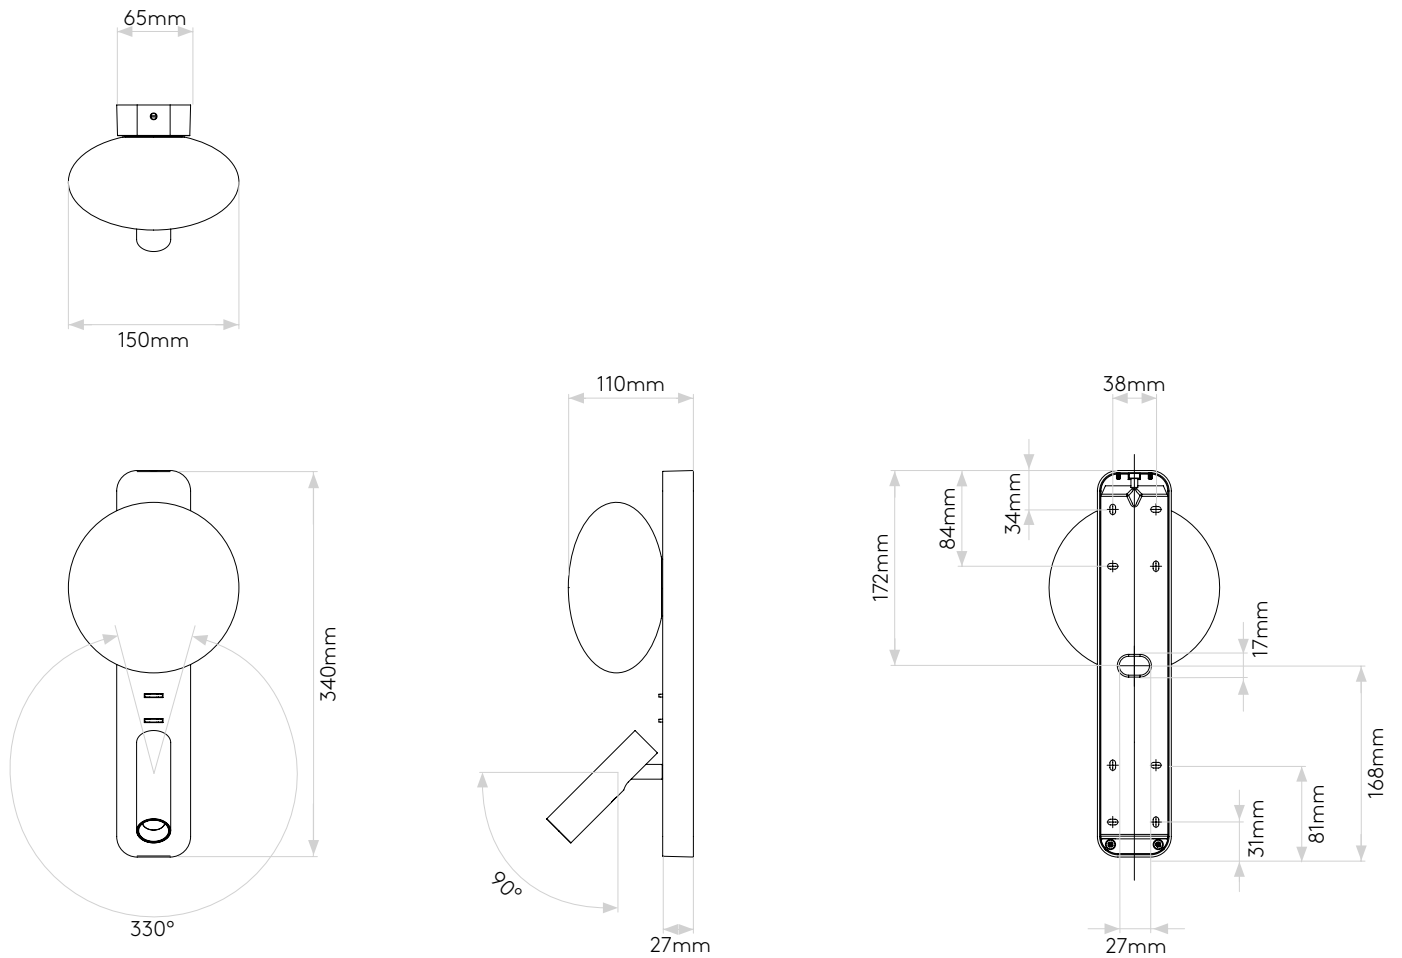

Please note that some dimensions may vary slightly due to manufacturing tolerances, this includes cable entry and fixing holes

Veillez noter que certaines dimensions peuvent varier légèrement en raison des tolérances de fabrication, y compris l'entrée de câble et les trous de fixation.

Bitte beachten Sie, dass die Maße Fertigungstoleranzen unterliegen und daher in geringem Umfang von der angegebenen Größe abweichen können. Dies gilt auch für Kabeingänge und Befestigungslöcher.

Si prega notare che possono esserci piccole variazioni in alcune dimensioni dovute alle tolleranze di produzione, queste includono l'ingresso del cavo e i fori di fissaggio.