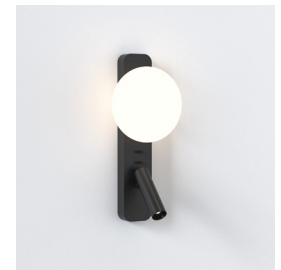

## MAIN LAMP

LIGHT SOURCE:	G9
WATTAGE:	3.5W Max
LAMP INCLUDED:	No
MAXIMUM LAMP LENGTH (mm):	55
LUMINOUS FLUX (lm):	Lamp Dependent
COLOUR TEMP (K):	Lamp Dependent
CRI (Ra):	Lamp Dependent
MACADAM ELLIPSE:	Lamp Dependent
TILT ADJUSTABLE ANGLE (°):	-
ROTATION ADJUSTABLE ANGLE (°):	-
LIFETIME (hrs):	Lamp Dependent
BEAM ANGLE (°):	Lamp Dependent

## SECONDARY LAMP

LIGHT SOURCE:	High Powered LED
WATTAGE:	4.1W
LAMP INCLUDED:	Yes (Integral)
LUMINOUS FLUX (lm):	149
COLOUR TEMP (K):	2700
CRI (Ra):	90
MACADAM ELLIPSE:	3-Step
TILT ADJUSTABLE ANGLE (°):	90
ROTATION ADJUSTABLE ANGLE (°):	330
LIFETIME (hrs):	60000
BEAM ANGLE (°):	17

## ADDITIONAL INFORMATION:

SHADE INCLUDED:	-
SHADE/DIFFUSER MATERIAL:	Glass
SHADE/DIFFUSER FINISH	Acid Etched
F MARK:	Suitable for mounting on flammable materials

CODE: 1176008  
FINISH: MATT WHITE

CODE: 1176009  
FINISH: MATT BLACK

CODE: 1176010  
FINISH: MATT NICKEL