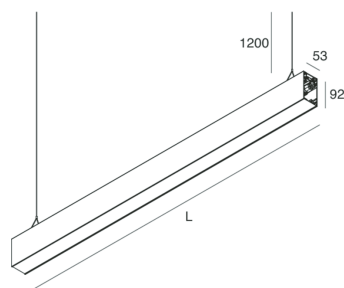

HERO B

1087B7.20H

novalux

ITALIAN LIGHTING DESIGN SINCE 1948

Features

Use: Indoor
Type of installation: SUSPENDED
Emission: INDIRECT
Optics: OPAL
Colour: CAFFE
Dimming: DALI
Emergency: NO
L: 1120mm
A: 53mm
H: 92mm
Made in: ITALY
Warranty: 5 years
Weight: 4kg

Tech data

Luminaire input power: 20W
Luminaire luminous flux: 2123lm
IP: 40
Insulation class: I
Supply voltage: 220-240V 50/60Hz
SELV: Si

Source

Light source: LED
Source power: 18W
Colour temperature: 3000K
CRI: >90
Colour tolerance: 3 Step MacAdam
LED lifespan: 50000h L80 B20