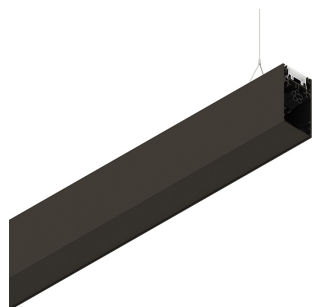

HERO B

1087B7.20H

novalux

ITALIAN LIGHTING DESIGN SINCE 1948

Features

Use: Indoor
Type of installation: SUSPENDED
Emission: INDIRECT
Optics: OPAL
Colour: CAFFE
Dimming: DALI
Emergency: NO
L: 1120mm
A: 53mm
H: 92mm
Made in: ITALY
Warranty: 5 years
Weight: 4kg

Tech data

Luminaire input power: 20W
Luminaire luminous flux: 2123lm
IP: 40
Insulation class: I
Supply voltage: 220-240V 50/60Hz
SELV: Si

Source

Light source: LED
Source power: 18W
Colour temperature: 3000K
CRI: >90
Colour tolerance: 3 Step MacAdam
LED lifespan: 50000h L80 B20