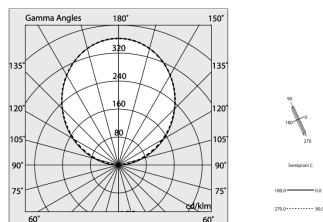

HERO B

1087B7.20H

novalux

ITALIAN LIGHTING DESIGN SINCE 1948

Features

Use: Indoor
Type of installation: SUSPENDED
Emission: INDIRECT
Optics: OPAL
Colour: CAFFE
Dimming: DALI
Emergency: NO
L: 1120mm
A: 53mm
H: 92mm
Made in: ITALY
Warranty: 5 years
Weight: 4kg

Tech data

Luminaire input power: 20W
Luminaire luminous flux: 2123lm
IP: 40
Insulation class: I
Supply voltage: 220-240V 50/60Hz
SELV: Si

Source

Light source: LED
Source power: 18W
Colour temperature: 3000K
CRI: >90
Colour tolerance: 3 Step MacAdam
LED lifespan: 50000h L80 B20