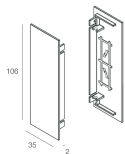

RECTA

111405.02

novalux
ITALIAN LIGHTING DESIGN SINCE 1948

COMPLETION ACCESSORIES

RECTA: COPPIA TESTATE NE

111428.02