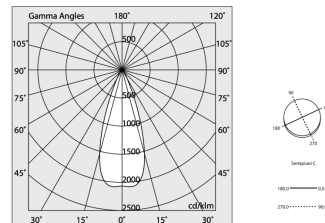

P-30 STRIP LED

1058B7.20

novalux
ITALIAN LIGHTING DESIGN SINCE 1948

Features

Use: Indoor
Type of installation: RECESSED INTO PLASTERBOARD, SUSPENDED, CEILING MOUNTED
Emission: ADJUSTABLE
Optics: SPOT
Beam: 34°
Colour: CAFFE
Dimming: ON/OFF
Emergency: NO
L: 800mm
A: 31mm
Made in: ITALY
Warranty: 5 years

Tech data

Luminaire input power: 14.9W
Luminaire luminous flux: 864lm
IP: 20
Insulation class: I
Supply voltage: 220-240V 50/60Hz
SELV: Si

Source

Light source: LED
Source power: 9W
Source luminous flux: 974lm
Colour temperature: 2700K
CRI: >90
Colour tolerance: 2 Step MacAdam
LED lifespan: 50000h L80 B20

Compliance

CEI EN 60598-1:2015 + A11:2009. IEC 60598-2:2015 2-1, 2-2

Standards

Photobiological risk: RISK GROUP 1 Certified fixture in RISK GROUP 1 (Low Risk)-The fixture does not pose a hazard due to normal behavioral limitations on exposure - in accordance with CEI EN 62471:2010-01, IEC TR 62778:2014.

CAM edilizia: The product complies with the requirements for public buildings, ministerial decree of 23rd June 2022 n.256.

[View more product info](#)

Novalux S.r.l. via Marzabotto, 2 40050 Funo di Argelato (BO) Italy
Tel: +39 051 860558 · Fax +39 051 6647859 · Mail: info@novalux.it · VAT number 00536541204 · novalux.com
Company subject to the management and coordination by SLV GmbH

This technical data sheet is owned by Novalux S.r.l., all rights reserved. Novalux S.r.l. reserves the right to make changes without prior notice.