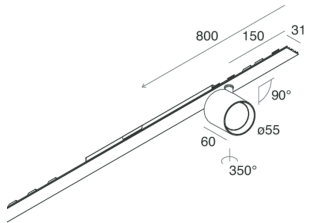

## Features

Use: Indoor  
Type of installation: RECESSED INTO PLASTERBOARD, SUSPENDED, CEILING MOUNTED  
Emission: ADJUSTABLE  
Optics: SPOT  
Beam: 34°  
Colour: CAFFE  
Dimming: ON/OFF  
Emergency: NO  
L: 800mm  
A: 31mm  
Made in: ITALY  
Warranty: 5 years

## Tech data

Luminaire input power: 14.9W  
Luminaire luminous flux: 864lm  
IP: 20  
Insulation class: I  
Supply voltage: 220-240V 50/60Hz  
SELV: Si