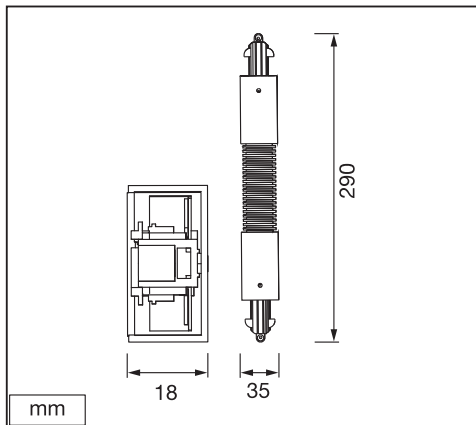

TRACKLIGHT FLEXIBLE CONNECTOR

	EAN	IP	Δ (°C)	V~	Hz
TRACKLIGHT FLEXIBLE CONNECTOR WT	4058075764088	20	-20...+40	220-240	50/60
TRACKLIGHT FLEXIBLE CONNECTOR BK	4058075764101	20	-20...+40	220-240	50/60

TRACKLIGHT FLEXIBLE CONNECTOR

TRACKLIGHT FLEXIBLE CONNECTOR

Item	Model	Socket	Dimension L x W x H	Color	EAN
A	TRACKLIGHT SPOT CYLINDER	GU10	140 x 55 x 130 mm	White Black	4058075756588 4058075756625
B	TRACKLIGHT SPOT MINICYLINDER	GU10	135 x 65 x 93 mm	White Black	4058075756649 4058075756663
C	TRACKLIGHT SPOT CYLINDER	GU10	142 x 65 x 93 mm	White Black	4058075756687 4058075756700
D	SMART WIFI TRACKL SPOT CIRCLE TUNABLE	Integrated LED	ø120 x 95 mm	White Black	4058075759749 4058075759763
E	SMART WIFI TRACKL SPOT OSAKA TUNABLE	Integrated LED	64.5 x 92 x 140 mm	White Black	4058075759787 4058075759800
F	TRACKLIGHT RAIL	-	1000 x 35 x 18 mm	White Black	4058075763920 4058075763944
G	TRACKLIGHT SUPPLY CONNECTOR	-	104 x 35 x 18 mm	White Black	4058075763968 4058075763982
H	TRACKLIGHT LINEAR CONNECTOR	-	64 x 35 x 18 mm	White Black	4058075764002 4058075764026
I	TRACKLIGHT CORNER CONNECTOR	-	104 x 104 x 18 mm	White Black	4058075764040 4058075764064
J	TRACKLIGHT FLEXIBLE CONNECTOR	-	290 x 35 x 18 mm	White Black	4058075764088 4058075764101
K	TRACKLIGHT CROSS CONNECTOR	-	172 x 172 x 18 mm	White Black	4058075764125 4058075764149
L	TRACKLIGHT SUSPENSION KIT	-	61 x 33 x 15 / ø40 x 47 mm	White Black	4058075764163 4058075764187
M	TRACKLIGHT ROUND BASE	-	32 x ø100 mm	White Black	4058075764200 4058075764224