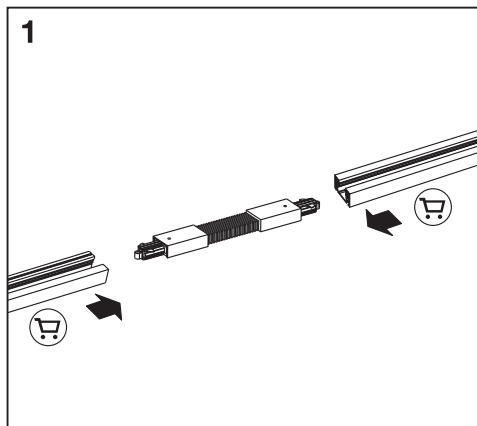

TRACKLIGHT FLEXIBLE CONNECTOR

	EAN	IP	Δ (°C)	V~	Hz
TRACKLIGHT FLEXIBLE CONNECTOR WT	4058075764088	20	-20...+40	220-240	50/60
TRACKLIGHT FLEXIBLE CONNECTOR BK	4058075764101	20	-20...+40	220-240	50/60

TRACKLIGHT FLEXIBLE CONNECTOR

TRACKLIGHT FLEXIBLE CONNECTOR

Item	Model	Socket	Dimension L x W x H	Color	EAN
A	TRACKLIGHT SPOT CYLINDER	GU10	140 x 55 x 130 mm	White Black	4058075756588 4058075756625
B	TRACKLIGHT SPOT MINICYLINDER	GU10	135 x 65 x 93 mm	White Black	4058075756649 4058075756663
C	TRACKLIGHT SPOT CYLINDER	GU10	142 x 65 x 93 mm	White Black	4058075756687 4058075756700
D	SMART WIFI TRACKL SPOT CIRCLE TUNABLE	Integrated LED	ø120 x 95 mm	White Black	4058075759749 4058075759763
E	SMART WIFI TRACKL SPOT OSAKA TUNABLE	Integrated LED	64.5 x 92 x 140 mm	White Black	4058075759787 4058075759800
F	TRACKLIGHT RAIL	-	1000 x 35 x 18 mm	White Black	4058075763920 4058075763944
G	TRACKLIGHT SUPPLY CONNECTOR	-	104 x 35 x 18 mm	White Black	4058075763968 4058075763982
H	TRACKLIGHT LINEAR CONNECTOR	-	64 x 35 x 18 mm	White Black	4058075764002 4058075764026
I	TRACKLIGHT CORNER CONNECTOR	-	104 x 104 x 18 mm	White Black	4058075764040 4058075764064
J	TRACKLIGHT FLEXIBLE CONNECTOR	-	290 x 35 x 18 mm	White Black	4058075764088 4058075764101
K	TRACKLIGHT CROSS CONNECTOR	-	172 x 172 x 18 mm	White Black	4058075764125 4058075764149
L	TRACKLIGHT SUSPENSION KIT	-	61 x 33 x 15 / ø40 x 47 mm	White Black	4058075764163 4058075764187
M	TRACKLIGHT ROUND BASE	-	32 x ø100 mm	White Black	4058075764200 4058075764224