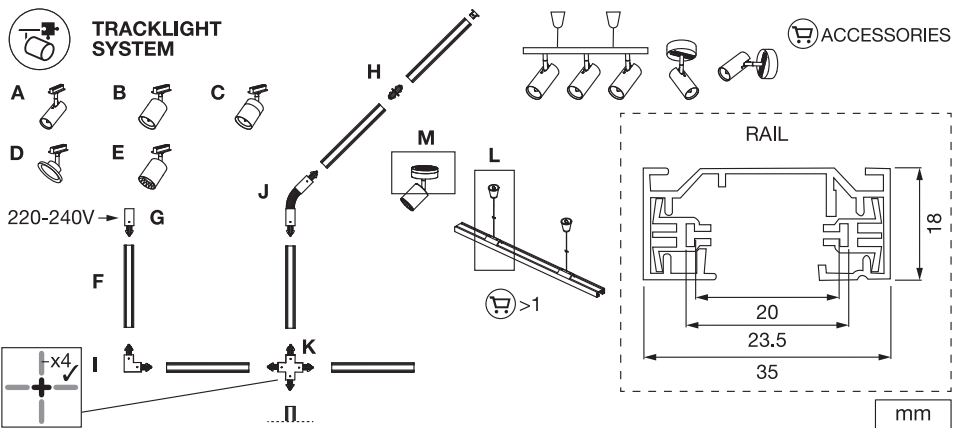

TRACKLIGHT FLEXIBLE CONNECTOR

	EAN	IP	Δ (°C)	V~	Hz
TRACKLIGHT FLEXIBLE CONNECTOR WT	4058075764088	20	-20...+40	220-240	50/60
TRACKLIGHT FLEXIBLE CONNECTOR BK	4058075764101	20	-20...+40	220-240	50/60

TRACKLIGHT FLEXIBLE CONNECTOR

TRACKLIGHT FLEXIBLE CONNECTOR

Item	Model	Socket	Dimension L x W x H	Color	EAN
A	TRACKLIGHT SPOT CYLINDER	GU10	140 x 55 x 130 mm	White Black	4058075756588 4058075756625
B	TRACKLIGHT SPOT MINICYLINDER	GU10	135 x 65 x 93 mm	White Black	4058075756649 4058075756663
C	TRACKLIGHT SPOT CYLINDER	GU10	142 x 65 x 93 mm	White Black	4058075756687 4058075756700
D	SMART WIFI TRACKL SPOT CIRCLE TUNABLE	Integrated LED	ø120 x 95 mm	White Black	4058075759749 4058075759763
E	SMART WIFI TRACKL SPOT OSAKA TUNABLE	Integrated LED	64.5 x 92 x 140 mm	White Black	4058075759787 4058075759800
F	TRACKLIGHT RAIL	-	1000 x 35 x 18 mm	White Black	4058075763920 4058075763944
G	TRACKLIGHT SUPPLY CONNECTOR	-	104 x 35 x 18 mm	White Black	4058075763968 4058075763982
H	TRACKLIGHT LINEAR CONNECTOR	-	64 x 35 x 18 mm	White Black	4058075764002 4058075764026
I	TRACKLIGHT CORNER CONNECTOR	-	104 x 104 x 18 mm	White Black	4058075764040 4058075764064
J	TRACKLIGHT FLEXIBLE CONNECTOR	-	290 x 35 x 18 mm	White Black	4058075764088 4058075764101
K	TRACKLIGHT CROSS CONNECTOR	-	172 x 172 x 18 mm	White Black	4058075764125 4058075764149
L	TRACKLIGHT SUSPENSION KIT	-	61 x 33 x 15 / ø40 x 47 mm	White Black	4058075764163 4058075764187
M	TRACKLIGHT ROUND BASE	-	32 x ø100 mm	White Black	4058075764200 4058075764224