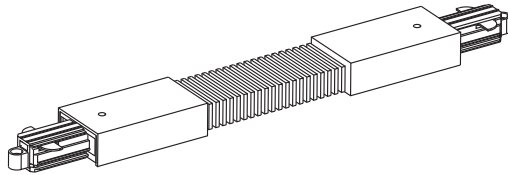

TRACKLIGHT FLEXIBLE CONNECTOR

	EAN	IP	Δ (°C)	V~	Hz
TRACKLIGHT FLEXIBLE CONNECTOR WT	4058075764088	20	-20...+40	220-240	50/60
TRACKLIGHT FLEXIBLE CONNECTOR BK	4058075764101	20	-20...+40	220-240	50/60

TRACKLIGHT FLEXIBLE CONNECTOR

TRACKLIGHT FLEXIBLE CONNECTOR

Item	Model	Socket	Dimension L x W x H	Color	EAN
A	TRACKLIGHT SPOT CYLINDER	GU10	140 x 55 x 130 mm	White Black	4058075756588 4058075756625
B	TRACKLIGHT SPOT MINICYLINDER	GU10	135 x 65 x 93 mm	White Black	4058075756649 4058075756663
C	TRACKLIGHT SPOT CYLINDER	GU10	142 x 65 x 93 mm	White Black	4058075756687 4058075756700
D	SMART WIFI TRACKL SPOT CIRCLE TUNABLE	Integrated LED	ø120 x 95 mm	White Black	4058075759749 4058075759763
E	SMART WIFI TRACKL SPOT OSAKA TUNABLE	Integrated LED	64.5 x 92 x 140 mm	White Black	4058075759787 4058075759800
F	TRACKLIGHT RAIL	-	1000 x 35 x 18 mm	White Black	4058075763920 4058075763944
G	TRACKLIGHT SUPPLY CONNECTOR	-	104 x 35 x 18 mm	White Black	4058075763968 4058075763982
H	TRACKLIGHT LINEAR CONNECTOR	-	64 x 35 x 18 mm	White Black	4058075764002 4058075764026
I	TRACKLIGHT CORNER CONNECTOR	-	104 x 104 x 18 mm	White Black	4058075764040 4058075764064
J	TRACKLIGHT FLEXIBLE CONNECTOR	-	290 x 35 x 18 mm	White Black	4058075764088 4058075764101
K	TRACKLIGHT CROSS CONNECTOR	-	172 x 172 x 18 mm	White Black	4058075764125 4058075764149
L	TRACKLIGHT SUSPENSION KIT	-	61 x 33 x 15 / ø40 x 47 mm	White Black	4058075764163 4058075764187
M	TRACKLIGHT ROUND BASE	-	32 x ø100 mm	White Black	4058075764200 4058075764224