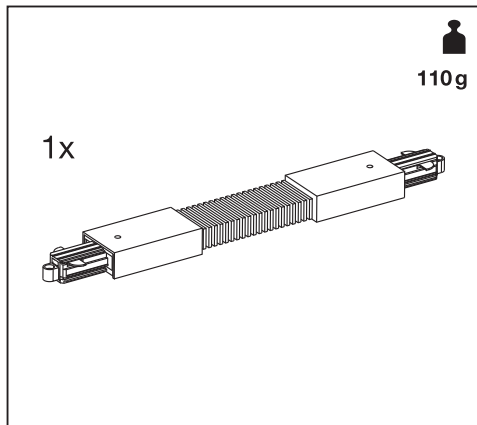

TRACKLIGHT FLEXIBLE CONNECTOR

	EAN	IP	Δ (°C)	V~	Hz
TRACKLIGHT FLEXIBLE CONNECTOR WT	4058075764088	20	-20...+40	220-240	50/60
TRACKLIGHT FLEXIBLE CONNECTOR BK	4058075764101	20	-20...+40	220-240	50/60

TRACKLIGHT FLEXIBLE CONNECTOR

TRACKLIGHT FLEXIBLE CONNECTOR

Item	Model	Socket	Dimension L x W x H	Color	EAN
A	TRACKLIGHT SPOT CYLINDER	GU10	140 x 55 x 130 mm	White Black	4058075756588 4058075756625
B	TRACKLIGHT SPOT MINICYLINDER	GU10	135 x 65 x 93 mm	White Black	4058075756649 4058075756663
C	TRACKLIGHT SPOT CYLINDER	GU10	142 x 65 x 93 mm	White Black	4058075756687 4058075756700
D	SMART WIFI TRACKL SPOT CIRCLE TUNABLE	Integrated LED	ø120 x 95 mm	White Black	4058075759749 4058075759763
E	SMART WIFI TRACKL SPOT OSAKA TUNABLE	Integrated LED	64.5 x 92 x 140 mm	White Black	4058075759787 4058075759800
F	TRACKLIGHT RAIL	-	1000 x 35 x 18 mm	White Black	4058075763920 4058075763944
G	TRACKLIGHT SUPPLY CONNECTOR	-	104 x 35 x 18 mm	White Black	4058075763968 4058075763982
H	TRACKLIGHT LINEAR CONNECTOR	-	64 x 35 x 18 mm	White Black	4058075764002 4058075764026
I	TRACKLIGHT CORNER CONNECTOR	-	104 x 104 x 18 mm	White Black	4058075764040 4058075764064
J	TRACKLIGHT FLEXIBLE CONNECTOR	-	290 x 35 x 18 mm	White Black	4058075764088 4058075764101
K	TRACKLIGHT CROSS CONNECTOR	-	172 x 172 x 18 mm	White Black	4058075764125 4058075764149
L	TRACKLIGHT SUSPENSION KIT	-	61 x 33 x 15 / ø40 x 47 mm	White Black	4058075764163 4058075764187
M	TRACKLIGHT ROUND BASE	-	32 x ø100 mm	White Black	4058075764200 4058075764224