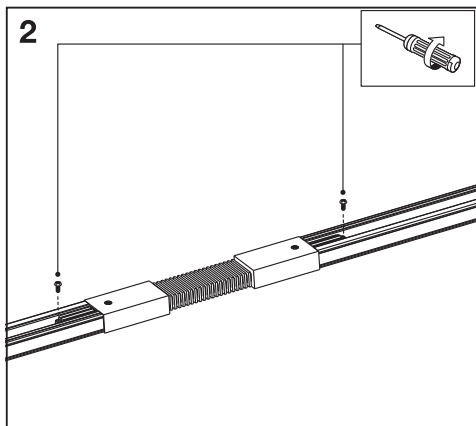

TRACKLIGHT FLEXIBLE CONNECTOR

	EAN	IP	Δ (°C)	V~	Hz
TRACKLIGHT FLEXIBLE CONNECTOR WT	4058075764088	20	-20...+40	220-240	50/60
TRACKLIGHT FLEXIBLE CONNECTOR BK	4058075764101	20	-20...+40	220-240	50/60

TRACKLIGHT FLEXIBLE CONNECTOR

TRACKLIGHT FLEXIBLE CONNECTOR

Item	Model	Socket	Dimension L x W x H	Color	EAN
A	TRACKLIGHT SPOT CYLINDER	GU10	140 x 55 x 130 mm	White Black	4058075756588 4058075756625
B	TRACKLIGHT SPOT MINICYLINDER	GU10	135 x 65 x 93 mm	White Black	4058075756649 4058075756663
C	TRACKLIGHT SPOT CYLINDER	GU10	142 x 65 x 93 mm	White Black	4058075756687 4058075756700
D	SMART WIFI TRACKL SPOT CIRCLE TUNABLE	Integrated LED	ø120 x 95 mm	White Black	4058075759749 4058075759763
E	SMART WIFI TRACKL SPOT OSAKA TUNABLE	Integrated LED	64.5 x 92 x 140 mm	White Black	4058075759787 4058075759800
F	TRACKLIGHT RAIL	-	1000 x 35 x 18 mm	White Black	4058075763920 4058075763944
G	TRACKLIGHT SUPPLY CONNECTOR	-	104 x 35 x 18 mm	White Black	4058075763968 4058075763982
H	TRACKLIGHT LINEAR CONNECTOR	-	64 x 35 x 18 mm	White Black	4058075764002 4058075764026
I	TRACKLIGHT CORNER CONNECTOR	-	104 x 104 x 18 mm	White Black	4058075764040 4058075764064
J	TRACKLIGHT FLEXIBLE CONNECTOR	-	290 x 35 x 18 mm	White Black	4058075764088 4058075764101
K	TRACKLIGHT CROSS CONNECTOR	-	172 x 172 x 18 mm	White Black	4058075764125 4058075764149
L	TRACKLIGHT SUSPENSION KIT	-	61 x 33 x 15 / ø40 x 47 mm	White Black	4058075764163 4058075764187
M	TRACKLIGHT ROUND BASE	-	32 x ø100 mm	White Black	4058075764200 4058075764224