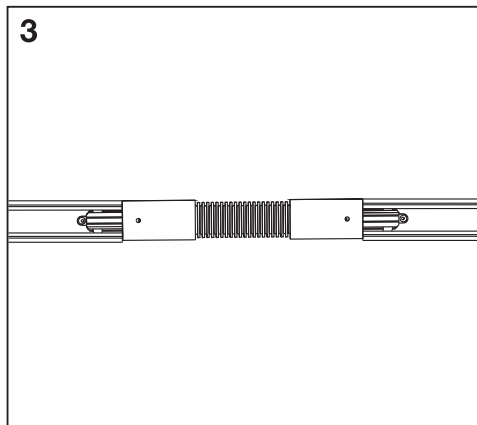

TRACKLIGHT FLEXIBLE CONNECTOR

	EAN	IP	Δ (°C)	V~	Hz
TRACKLIGHT FLEXIBLE CONNECTOR WT	4058075764088	20	-20...+40	220-240	50/60
TRACKLIGHT FLEXIBLE CONNECTOR BK	4058075764101	20	-20...+40	220-240	50/60

TRACKLIGHT FLEXIBLE CONNECTOR

TRACKLIGHT FLEXIBLE CONNECTOR

Item	Model	Socket	Dimension L x W x H	Color	EAN
A	TRACKLIGHT SPOT CYLINDER	GU10	140 x 55 x 130 mm	White Black	4058075756588 4058075756625
B	TRACKLIGHT SPOT MINICYLINDER	GU10	135 x 65 x 93 mm	White Black	4058075756649 4058075756663
C	TRACKLIGHT SPOT CYLINDER	GU10	142 x 65 x 93 mm	White Black	4058075756687 4058075756700
D	SMART WIFI TRACKL SPOT CIRCLE TUNABLE	Integrated LED	ø120 x 95 mm	White Black	4058075759749 4058075759763
E	SMART WIFI TRACKL SPOT OSAKA TUNABLE	Integrated LED	64.5 x 92 x 140 mm	White Black	4058075759787 4058075759800
F	TRACKLIGHT RAIL	-	1000 x 35 x 18 mm	White Black	4058075763920 4058075763944
G	TRACKLIGHT SUPPLY CONNECTOR	-	104 x 35 x 18 mm	White Black	4058075763968 4058075763982
H	TRACKLIGHT LINEAR CONNECTOR	-	64 x 35 x 18 mm	White Black	4058075764002 4058075764026
I	TRACKLIGHT CORNER CONNECTOR	-	104 x 104 x 18 mm	White Black	4058075764040 4058075764064
J	TRACKLIGHT FLEXIBLE CONNECTOR	-	290 x 35 x 18 mm	White Black	4058075764088 4058075764101
K	TRACKLIGHT CROSS CONNECTOR	-	172 x 172 x 18 mm	White Black	4058075764125 4058075764149
L	TRACKLIGHT SUSPENSION KIT	-	61 x 33 x 15 / ø40 x 47 mm	White Black	4058075764163 4058075764187
M	TRACKLIGHT ROUND BASE	-	32 x ø100 mm	White Black	4058075764200 4058075764224