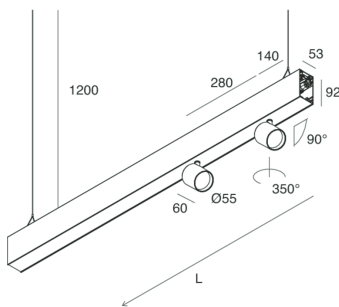

Novalux S.r.l. via Marzabotto, 2 40050 Funo di Argelato (BO) Italy
Tel: +39 051 860558 · Fax +39 051 6647859 · Mail: info@novalux.it · VAT number 00536541204 · novalux.com
Company subject to the management and coordination by SLV GmbH

This technical data sheet is owned by Novalux S.r.l., all rights reserved. Novalux S.r.l. reserves the right to make changes without prior notice.