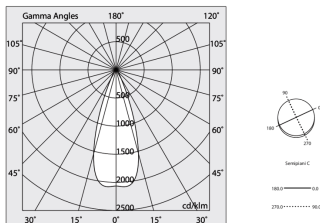

Novalux S.r.l. via Marzabotto, 2 40050 Funo di Argelato (BO) Italy
Tel: +39 051 860558 · Fax +39 051 6647859 · Mail: info@novalux.it · VAT number 00536541204 · novalux.com
Company subject to the management and coordination by SLV GmbH

This technical data sheet is owned by Novalux S.r.l., all rights reserved. Novalux S.r.l. reserves the right to make changes without prior notice.