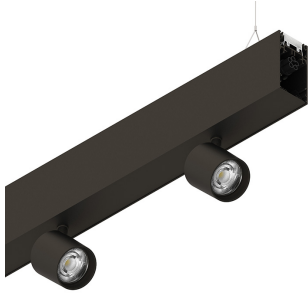

HERO B

1087C3.20

novalux
ITALIAN LIGHTING DESIGN SINCE 1948

Features

Use: Indoor
Type of installation: SUSPENDED
Emission: DIRECT/INDIRECT
Optics: SPOT
Beam: 34°
Colour: CAFFE
Dimming: ON/OFF
Emergency: NO
L: 1120mm
A: 53mm
H: 92mm
Made in: ITALY
Warranty: 5 years
Weight: 2.5kg