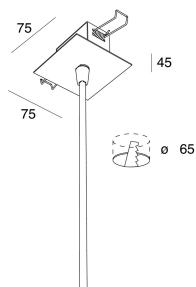

P-30 READY

1058C7.21

novalux
ITALIAN LIGHTING DESIGN SINCE 1948

MOUNTING ACCESSORIES

P-30: ROSONE CARTON. ALIM L=1200 3P BIA

103319.01