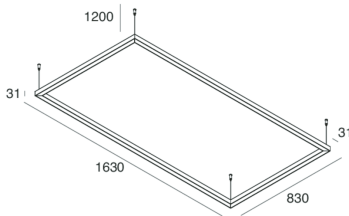

Novalux S.r.l. via Marzabotto, 2 40050 Funo di Argelato (BO) Italy
Tel: +39 051 860558 · Fax +39 051 6647859 · Mail: info@novalux.it · VAT number 00536541204 · novalux.com
Company subject to the management and coordination by SLV GmbH

This technical data sheet is owned by Novalux S.r.l., all rights reserved. Novalux S.r.l. reserves the right to make changes without prior notice.