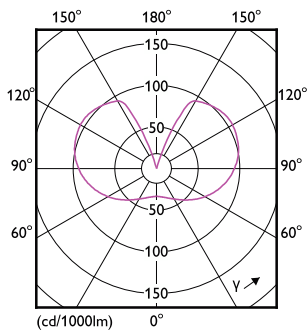

Données photométriques

Light Distribution Diagram - LED classic 100W E27 CW G120 FR ND 1PF/6