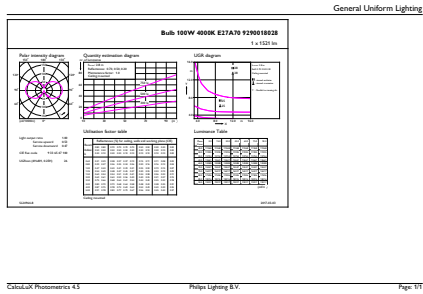

Lampes CorePro LEDbulb filament forme classique

Données photométriques

General uniform lighting - LED classic 100W E27 CW G120 FR ND 1PF/6