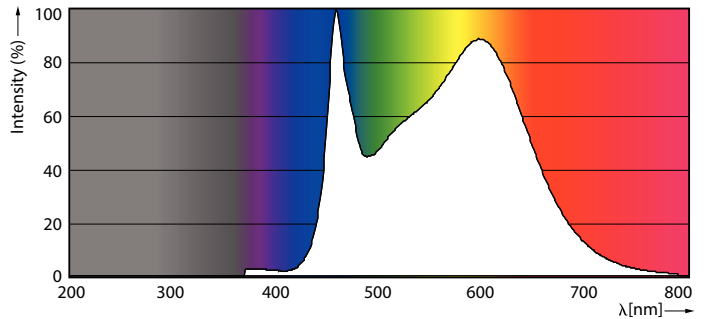

## Données photométriques

Light Distribution Diagram - LED classic 100W E27 CW G120 FR ND 1PF/6

Spectral Power Distribution Colour - LED classic 100W E27 CW G120 FR ND 1PF/6