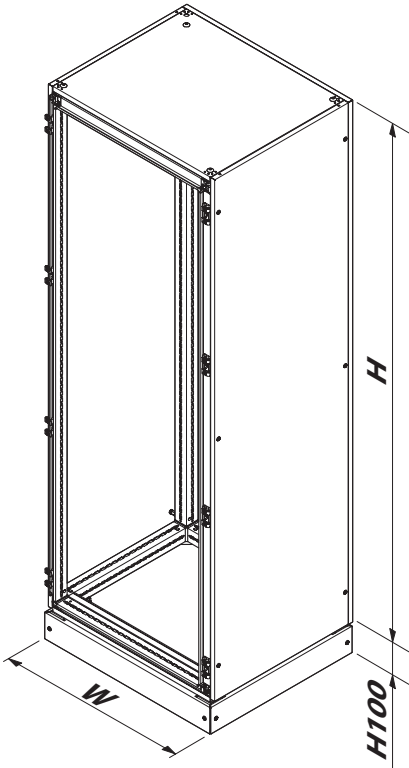

**quadro evo**  
modular doors

		W	H	Plain/Glass	Type
	FN6020FDW	700	200	Plain	Fix
	FN6020MDW	700	200		Din
	FN6020PDW	700	200		Hinged
	FN6030PDW	700	300		Hinged
	FN6040PDW	700	400		Hinged
	FN6060PDW	700	600		Hinged
	FN8020FDW	900	200		Fix
	FN8020MDW	900	200		Din
	FN8020PDW	900	200		Hinged
	FN8030PDW	900	300		Hinged
	FN6040PGW	700	400	Glass	Hinged
	FN6060PGW	700	600		Hinged
	FN8040PGW	900	400		Hinged
	FN8060PGW	900	600		Hinged