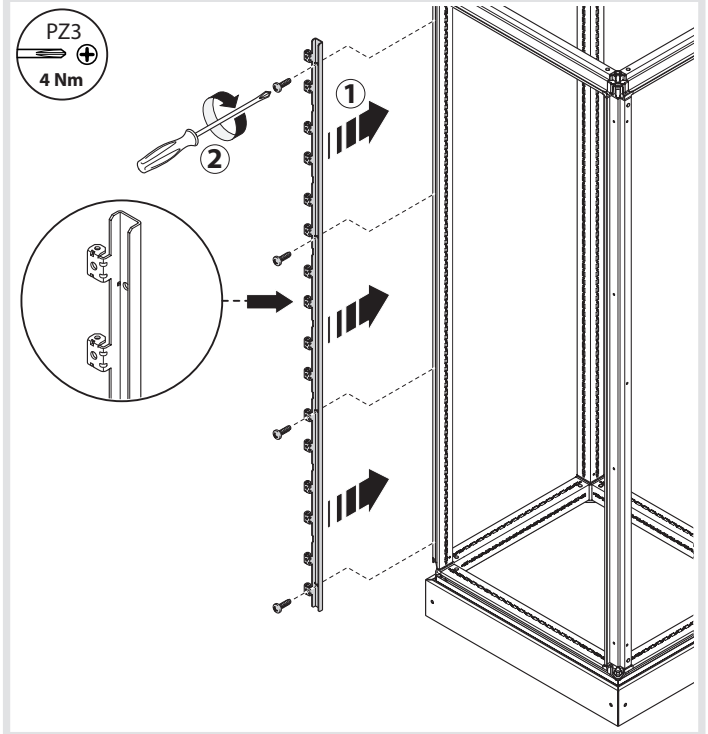

H
FN2100PD	2100
FN1900PD	1900