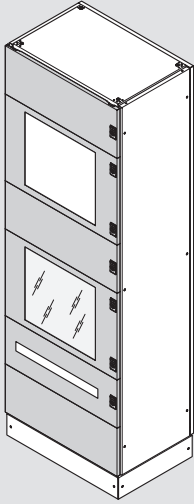

H
FN2100PD	2100
FN1900PD	1900