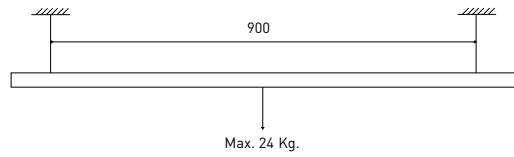

TRACK 48V

TRACK 48V SURFACE SHORT

Corner 90° One Plane

*Electrical connection not included

TRACK 48V SURFACE SHORT

TRACK 48V SURFACE SHORT 1m	A338-21-00-	WT	NT
TRACK 48V SURFACE SHORT 2m	A338-22-00-	WT	NT
TRACK 48V SURFACE SHORT 3m	A338-23-00-	WT	NT
TRACK 48V SURFACE SHORT Corner 90° One Plane	A338-24-00-	WT	NT

		P	V	D
CONSTANT VOLTAGE LED POWER SUPPLY	0434-01-61*	100W	48V	298 x 16 x 19 mm
	0434-01-62	150W	48V	350 x 30 x 18 mm

220 V ~
240

*To be installed inside the track.

DROP VOLTAGE TABLE

POWER (W)	CABLE SECTION (mm ²)	CABLE LENGTH (m)			
		5	10	20	30
100	0,75	50	50	X	X
	1,5	50	50	40	25
150	0,75	40	15	X	X
	1,5	50	40	20	X