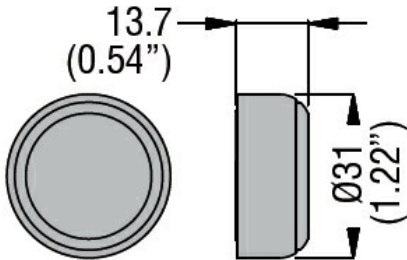

Product designation	Rubber boot for flush button LPC B1/BL1/R1..
Product type designation	LPXAU133
General characteristics	
Colour	Green
Mechanical features	
Weight	g 6
Dimensions	

Certifications and compliance