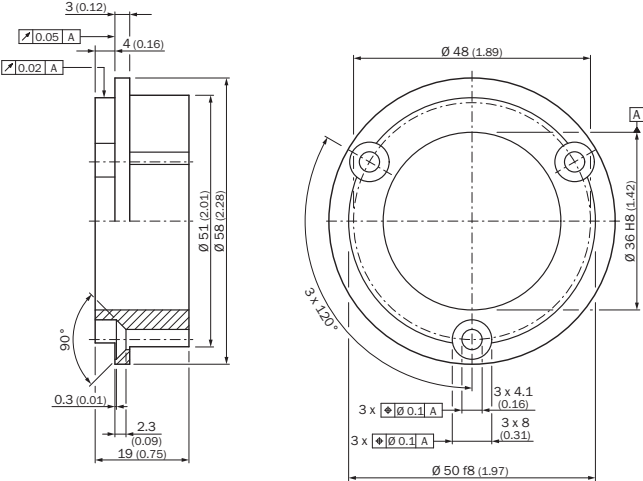

BEF-FA-036-050-019

SICK
Sensor Intelligence.

Ordering information

Type	Part no.
BEF-FA-036-050-019	2063378

Other models and accessories → www.sick.com/

Detailed technical data

Technical specifications

Accessory group	Other mounting accessories
Accessory family	Others
Description	Flange adapter (adapts size 60 face mount flange encoder to bearing block with part. no. 2044591)

Dimensional drawing (Dimensions in mm (inch))

SICK AT A GLANCE

SICK is one of the leading manufacturers of intelligent sensors and sensor solutions for industrial applications. A unique range of products and services creates the perfect basis for controlling processes securely and efficiently, protecting individuals from accidents and preventing damage to the environment.