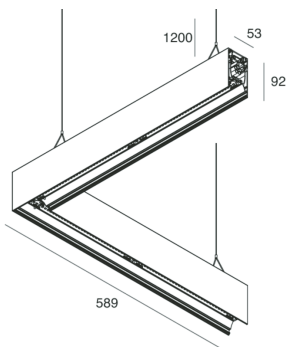

## Features

Use: Indoor  
Type of installation: SUSPENDED  
Emission: DIRECT/INDIRECT  
Colour: CAFFE  
Dimming: PUSH  
Emergency: NO  
L: 589x589mm  
A: 53mm  
H: 92mm  
Made in: ITALY  
Warranty: 5 years  
Weight: 3.3kg