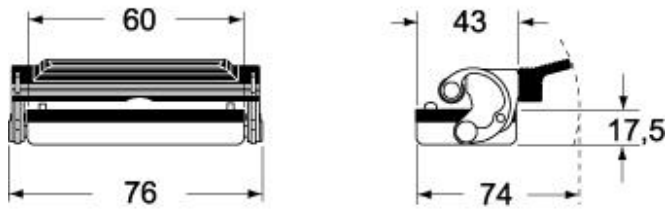

Part number

CHC 06 LG

Catalogue drawings

CHC LG