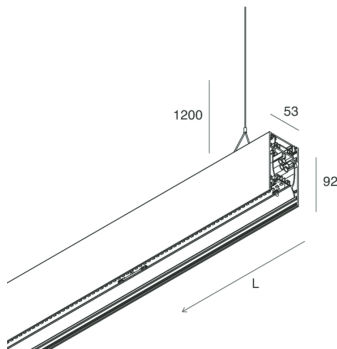

HERO B

108757.20H + 108907.99

novalux
ITALIAN LIGHTING DESIGN SINCE 1948

Features

Use: Indoor
Type of installation: SUSPENDED
Emission: DIRECT/INDIRECT
Optics: OPAL
Colour: CAFFE
Dimming: DALI
Emergency: NO
L: 2800mm
A: 53mm
H: 92mm
Made in: ITALY
Warranty: 5 years
Weight: 10kg