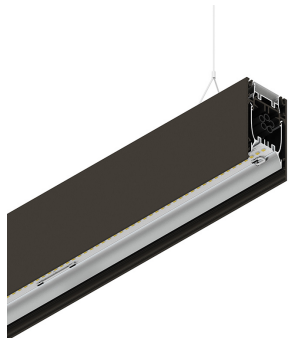

HERO B

108757.20H + 108907.99

novalux
ITALIAN LIGHTING DESIGN SINCE 1948

Features

Use: Indoor
Type of installation: SUSPENDED
Emission: DIRECT/INDIRECT
Optics: OPAL
Colour: CAFFE
Dimming: DALI
Emergency: NO
L: 2800mm
A: 53mm
H: 92mm
Made in: ITALY
Warranty: 5 years
Weight: 10kg