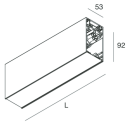

HERO B

1087C7.02

novalux
ITALIAN LIGHTING DESIGN SINCE 1948

COMPLETION ACCESSORIES

HERO B: MOD.CIECO 250 NE

1087A3.02