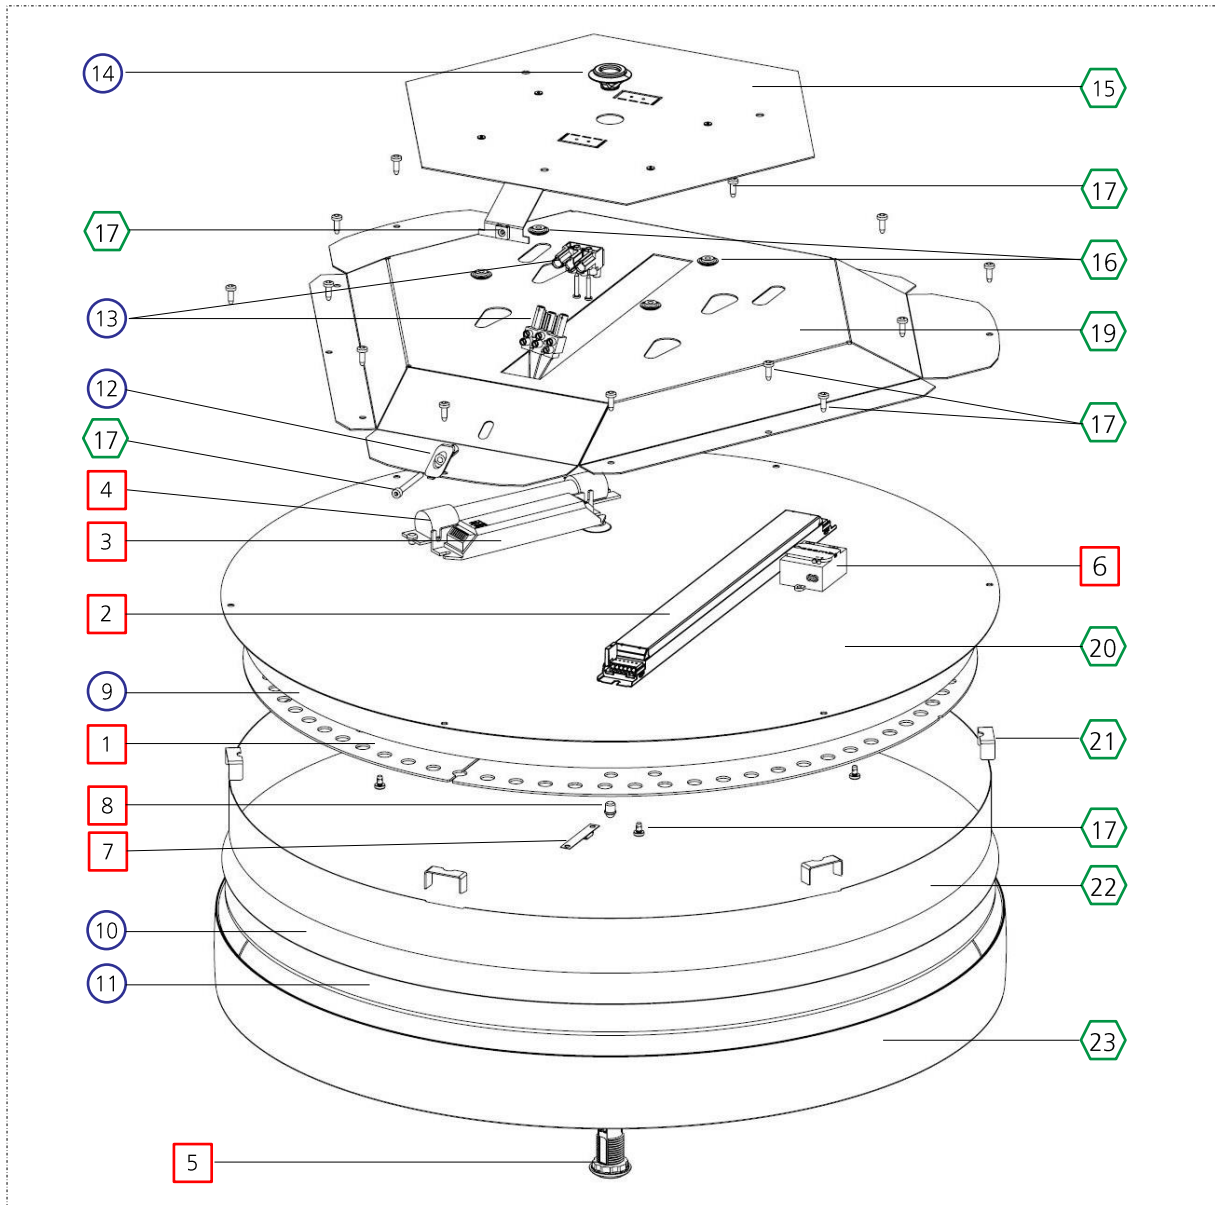

WEEE Recyclables
 PLASTIC Recyclables
 METAL Recyclables
 OTHER Recyclables

- | | | |
|--|---|--|
| <ol style="list-style-type: none"> 1. Led Boards 2. Driver 3. Emergency converter 4. Battery 5. Sensor (SSA) 6. Control Unit (SSC) 7. Led Emergency 8. Led Indicator | <ol style="list-style-type: none"> 9. Ring Diffusing film 10. Diffusing film 11. Opal/Prismatic plate 12. Screw Guide 13. Connector 14. Grommet | <ol style="list-style-type: none"> 15. Ceiling Plate 16. Pin(s) 17. Fastener(s) 18. Nut 19. Metal Body 20. Led Gear 21. Bracket(s) 22. Inner Ring 23. Aluminum Ring |
|--|---|--|

Components may vary