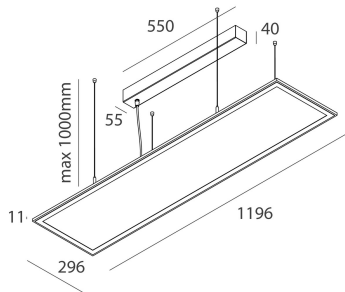

THE PANEL BIEMISSIONE

105601.01

novalux
ITALIAN LIGHTING DESIGN SINCE 1948

Features

Use: Indoor
Type of installation: SUSPENDED
Emission: DIRECT/INDIRECT
Optics: OPAL
Colour: WHITE
Dimming: ON/OFF
Emergency: NO
L: 1196mm
A: 296mm
H: 11mm
Warranty: 5 years
Weight: 4.75kg

Tech data

Luminaire input power: 37W
Luminaire luminous flux: 4185lm
Direct luminous flux: 2780lm
Indirect luminous flux: 1405lm
IP: 40
Insulation class: I
Supply voltage: 220-240V 50/60Hz
UGR: <19
IK: IK07
SELV: Si