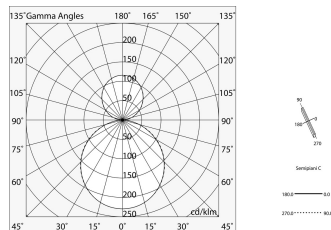

THE PANEL BIEMISSIONE

105601.01

novalux
ITALIAN LIGHTING DESIGN SINCE 1948

Features

Use: Indoor
Type of installation: SUSPENDED
Emission: DIRECT/INDIRECT
Optics: OPAL
Colour: WHITE
Dimming: ON/OFF
Emergency: NO
L: 1196mm
A: 296mm
H: 11mm
Warranty: 5 years
Weight: 4.75kg

Tech data

Luminaire input power: 37W
Luminaire luminous flux: 4185lm
Direct luminous flux: 2780lm
Indirect luminous flux: 1405lm
IP: 40
Insulation class: I
Supply voltage: 220-240V 50/60Hz
UGR: <19
IK: IK07
SELV: Si