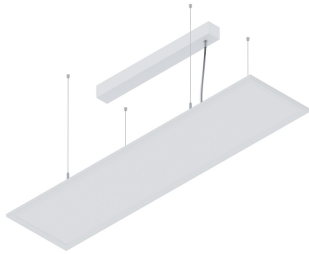

THE PANEL BIEMISSIONE

105601.01

novalux
ITALIAN LIGHTING DESIGN SINCE 1948

Features

Use: Indoor
Type of installation: SUSPENDED
Emission: DIRECT/INDIRECT
Optics: OPAL
Colour: WHITE
Dimming: ON/OFF
Emergency: NO
L: 1196mm
A: 296mm
H: 11mm
Warranty: 5 years
Weight: 4.75kg

Tech data

Luminaire input power: 37W
Luminaire luminous flux: 4185lm
Direct luminous flux: 2780lm
Indirect luminous flux: 1405lm
IP: 40
Insulation class: I
Supply voltage: 220-240V 50/60Hz
UGR: <19
IK: IK07
SELV: Si