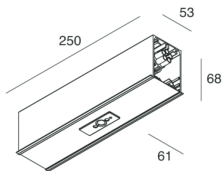

Novalux S.r.l. via Marzabotto, 2 40050 Funo di Argelato (BO) Italy
Tel: +39 051 860558 · Fax +39 051 6647859 · Mail: info@novalux.it · VAT number 00536541204 · novalux.com
Company subject to the management and coordination by SLV GmbH

This technical data sheet is owned by Novalux S.r.l., all rights reserved. Novalux S.r.l. reserves the right to make changes without prior notice.