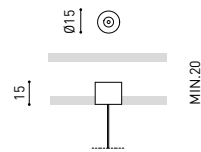

FASTENING
STEEL CABLE TRIMLESS*
A023-00-05- | W | N |