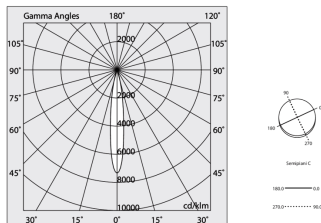

Novalux S.r.l. via Marzabotto, 2 40050 Funo di Argelato (BO) Italy
Tel: +39 051 860558 · Fax +39 051 6647859 · Mail: info@novalux.it · VAT number 00536541204 · novalux.com
Company subject to the management and coordination by SLV GmbH

This technical data sheet is owned by Novalux S.r.l., all rights reserved. Novalux S.r.l. reserves the right to make changes without prior notice.