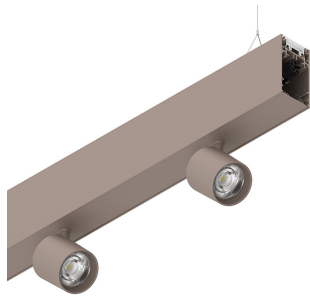

HERO B

1087A0.21

novalux
ITALIAN LIGHTING DESIGN SINCE 1948

Features

Use: Indoor
Type of installation: SUSPENDED
Emission: DIRECT/INDIRECT
Optics: SPOT
Beam: 14°
Colour: CAPPUCCINO
Dimming: PUSH
Emergency: NO
L: 1120mm
A: 53mm
H: 92mm
Made in: ITALY
Warranty: 5 years
Weight: 2.5kg