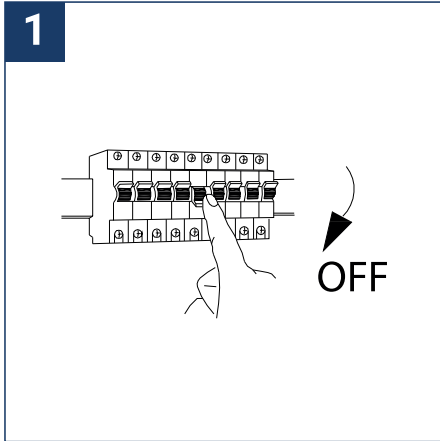

Ref : 100452-100453