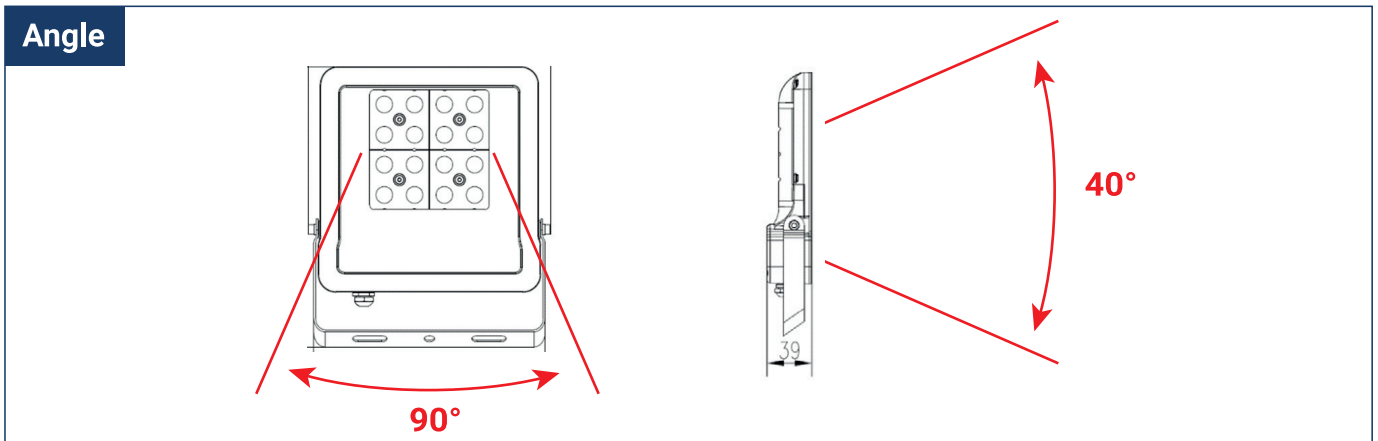

Ref : 100452-100453