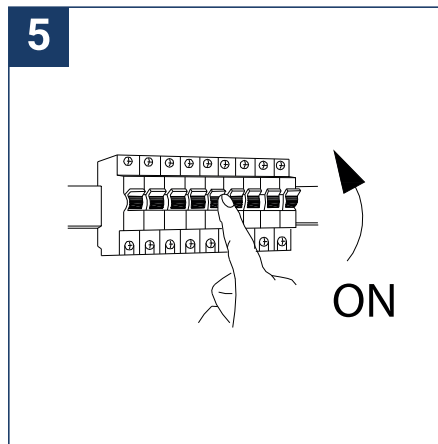

Ref : 100452-100453