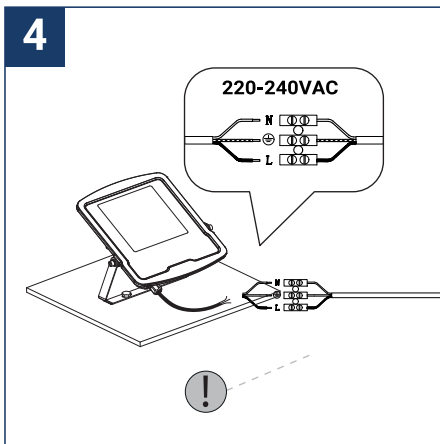

Ref : 100452-100453