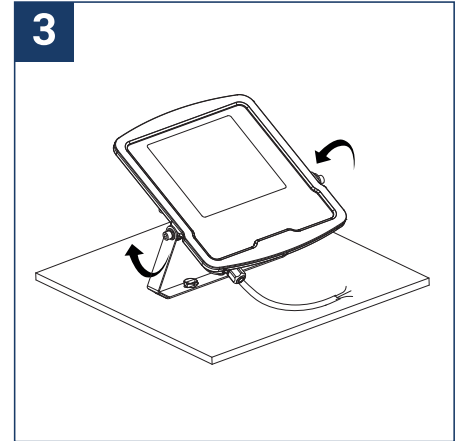

Ref : 100452-100453