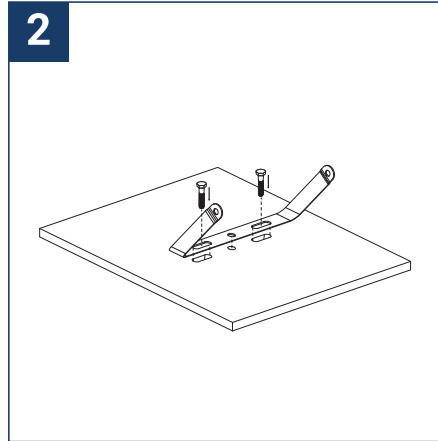

Ref : 100452-100453