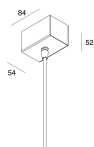

## MOUNTING ACCESSORIES

---

P-30: ROSONE CARTON. ALIM L=1200 3P BIA

**103319.01**

---

P-30: ROSONE CARTON. ALIM L=1200 3P NERO

**103319.02**

---