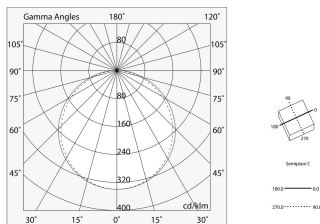

## Features

Use: Indoor  
Type of installation: WALL, CEILING MOUNTED  
Emission: DIRECT  
Optics: OPAL  
Colour: BLACK  
Dimming: ON/OFF  
Emergency: NO  
L: 1630mm  
A: 830mm  
H: 31mm  
Made in: ITALY  
Warranty: 5 years  
Weight: 8kg