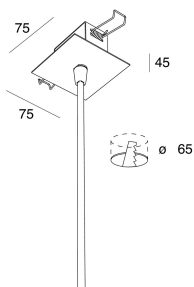

P-30 READY

103345.02

novalux
ITALIAN LIGHTING DESIGN SINCE 1948

MOUNTING ACCESSORIES

P-30: ROSONE CARTON. ALIM L=1200 3P BIA

103319.01