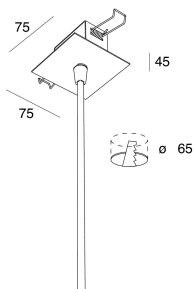

## MOUNTING ACCESSORIES

---

P-30: ROSONE CARTON. ALIM L=1200 3P BIA

**103319.01**

---

P-30: ROSONE CARTON. ALIM L=1200 3P NERO

**103319.02**

---