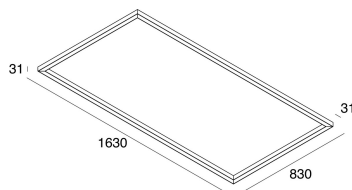

## Features

Use: Indoor  
Type of installation: WALL, CEILING MOUNTED  
Emission: DIRECT  
Optics: OPAL  
Colour: BLACK  
Dimming: ON/OFF  
Emergency: NO  
L: 1630mm  
A: 830mm  
H: 31mm  
Made in: ITALY  
Warranty: 5 years  
Weight: 8kg