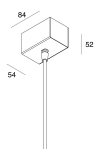

P-30: ROSONE LATER. ALIM L=1200 3P NERO

103320.02