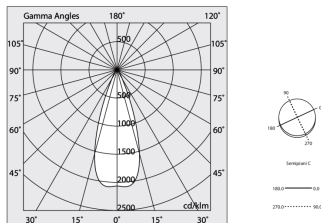

P-30 PCB

1058B5.01

novalux
ITALIAN LIGHTING DESIGN SINCE 1948

Features

Use: Indoor
Type of installation: RECESSED INTO PLASTERBOARD
Emission: ADJUSTABLE
Optics: SPOT
Beam: 34°
Colour: WHITE
Dimming: ON/OFF
Emergency: NO
L: 800mm
A: 31mm
H: 31mm
Made in: ITALY
Warranty: 5 years