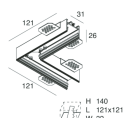

This technical data sheet is owned by Novalux S.r.l., all rights reserved. Novalux S.r.l. reserves the right to make changes without prior notice.

P-30 PCB

1058B5.01

novalux
ITALIAN LIGHTING DESIGN SINCE 1948

COMPLETION ACCESSORIES

P-30: COPPIA TESTATE STRIP/INCASSO BIA

103316.01

P-30: ANGOLO L INCASSO BIANCO

103328.01

P-30: COVER ANGOLO L BIANCO

103329.01

P-30: ANGOLO T INCASSO BIANCO