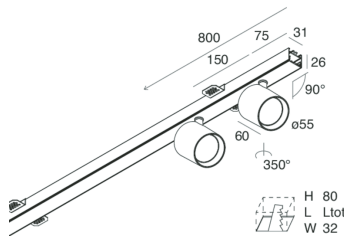

P-30 PCB

1058B5.01

novalux
ITALIAN LIGHTING DESIGN SINCE 1948

Features

Use: Indoor
Type of installation: RECESSED INTO PLASTERBOARD
Emission: ADJUSTABLE
Optics: SPOT
Beam: 34°
Colour: WHITE
Dimming: ON/OFF
Emergency: NO
L: 800mm
A: 31mm
H: 31mm
Made in: ITALY
Warranty: 5 years