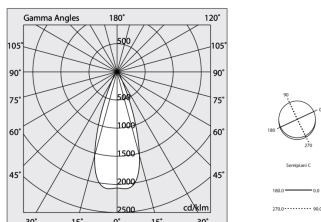

Novalux S.r.l. via Marzabotto, 2 40050 Funo di Argelato (BO) Italy
Tel: +39 051 860558 · Fax +39 051 6647859 · Mail: info@novalux.it · VAT number 00536541204 · novalux.com
Company subject to the management and coordination by SLV GmbH

This technical data sheet is owned by Novalux S.r.l., all rights reserved. Novalux S.r.l. reserves the right to make changes without prior notice.