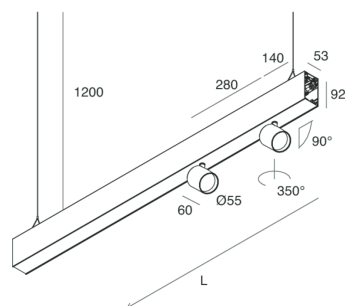

Novalux S.r.l. via Marzabotto, 2 40050 Funo di Argelato (BO) Italy
Tel: +39 051 860558 · Fax +39 051 6647859 · Mail: info@novalux.it · VAT number 00536541204 · novalux.com
Company subject to the management and coordination by SLV GmbH

This technical data sheet is owned by Novalux S.r.l., all rights reserved. Novalux S.r.l. reserves the right to make changes without prior notice.