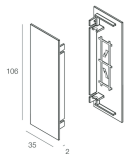

RECTA

111418.21

novalux
ITALIAN LIGHTING DESIGN SINCE 1948

COMPLETION ACCESSORIES

RECTA: COPPIA TESTATE CP

111428.21